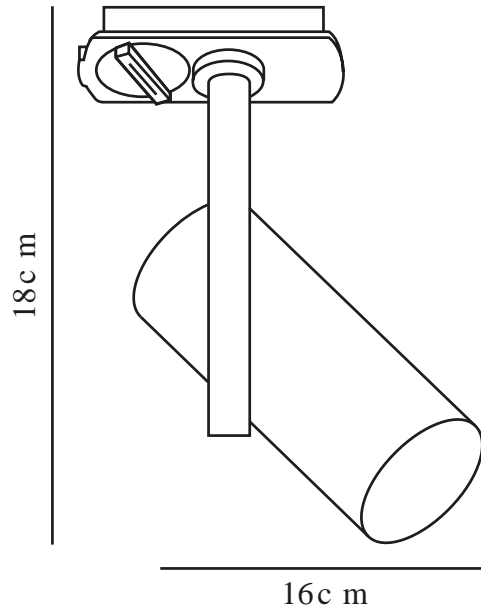

JEROME LINK 3-KIT + 1M | TRACK LIGHT | WHITE **nordlux**[®]

2510096001

Voltage (V): 220-240 Volt
IP degree: IP20
Maximum bulb wattage (W): 3x8W
Class (Class 1, Class 2, Class 3):
Class 1 (Earth contact)
Socket type: GU10
Parallel connection: False

Primary material: Aluminium
Secondary material: Metal
Colour: White

Height (cm): 18.5
Shade Diameter (cm): 5.5
Length (cm): 107
Tilt Angle (°): 90
Turning Angle (°): 320

EAN: 5704924023262
TUN: 2427507
Item Number: 2510096001

Pcs Per Master Carton: 3
Sales Box Height (cm): 111.5
Sales Box Width(cm): 15.5
Sales Box Depth (cm): 10.5
Sales Box Volume m³ : 0.0181
Product net weight (kg): 1.39

- Minimalistic and modern design
- Tiltable and turnable lamp head
- Includes three spots and one Nordlux Link rail (1 meter)

Jerome is a minimalist and modern ceiling light that fits perfectly in the kitchen, walk-in closet, or hallway. The lamp head can be tilted and turned in your preferred direction, making it ideal for spotlighting specific details in your interior. The set includes three spots and one Nordlux Link rail (1 meter).