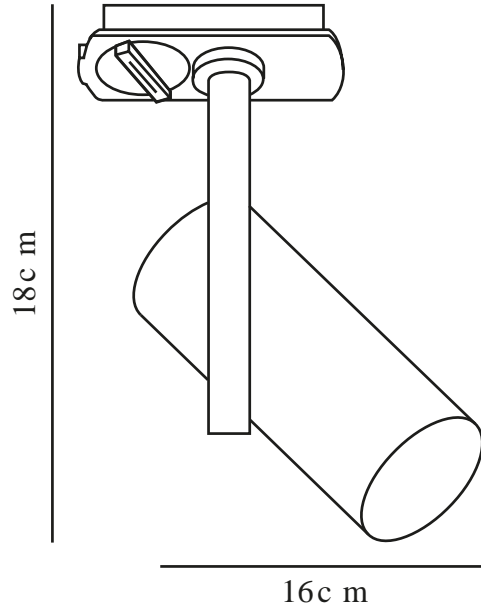

JEROME LINK 3-KIT + 1M | TRACK LIGHT | BLACK nordlux®

2510096003

Voltage (V): 220-240 Volt
IP degree: IP20
Maximum bulb wattage (W): 3x8W
Class (Class 1, Class 2, Class 3):
Class 1 (Earth contact)
Socket type: GU10
Parallel connection: False

Primary material: Aluminium
Secondary material: Metal
Colour: Black

Height (cm): 18.5
Shade Diameter (cm): 5.5
Length (cm): 107
Tilt Angle (°): 90
Turning Angle (°): 320

EAN: 5704924023279
TUN: 2427508
Item Number: 2510096003

Pcs Per Master Carton: 3
Sales Box Height (cm): 111.5
Sales Box Width(cm): 15.5
Sales Box Depth (cm): 10.5
Sales Box Volume m³ : 0.0181
Product net weight (kg): 1.39

- Minimalistic and modern design
- Tiltable and turnable lamp head
- Includes three spots and one Nordlux Link rail (1 meter)

Jerome is a minimalist and modern ceiling light that fits perfectly in the kitchen, walk-in closet, or hallway. The lamp head can be tilted and turned in your preferred direction, making it ideal for spotlighting specific details in your interior. The set includes three spots and one Nordlux Link rail (1 meter).