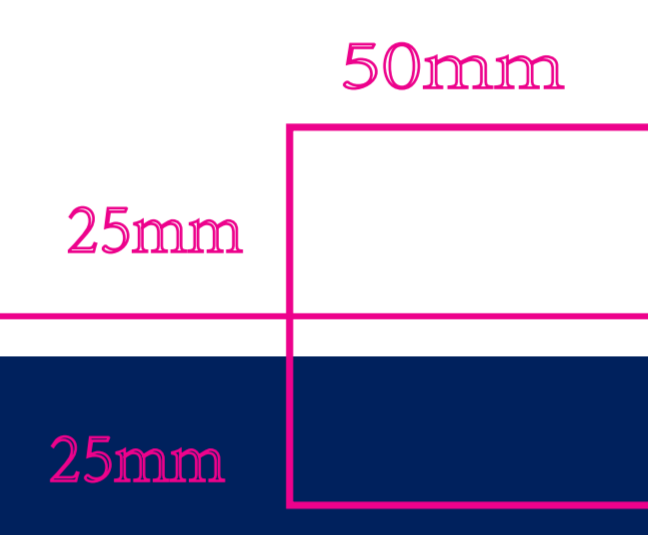

PANTONE 2767 C
230x220x225mm

AAD: 16042026 NS

Nordlux UK
Unit 83, Sykeside Drive
Altrincham, Cheshire, M26 5JE
0120422277

Height x Width x Depth COLOR BOX (CM)	NET WEIGHT COLOR BOX (KG)
22.5*23*22	0.2
GROSS WEIGHT COLOR BOX (KG)	VOLUME COLOR BOX (CBM)
1.6	0.012