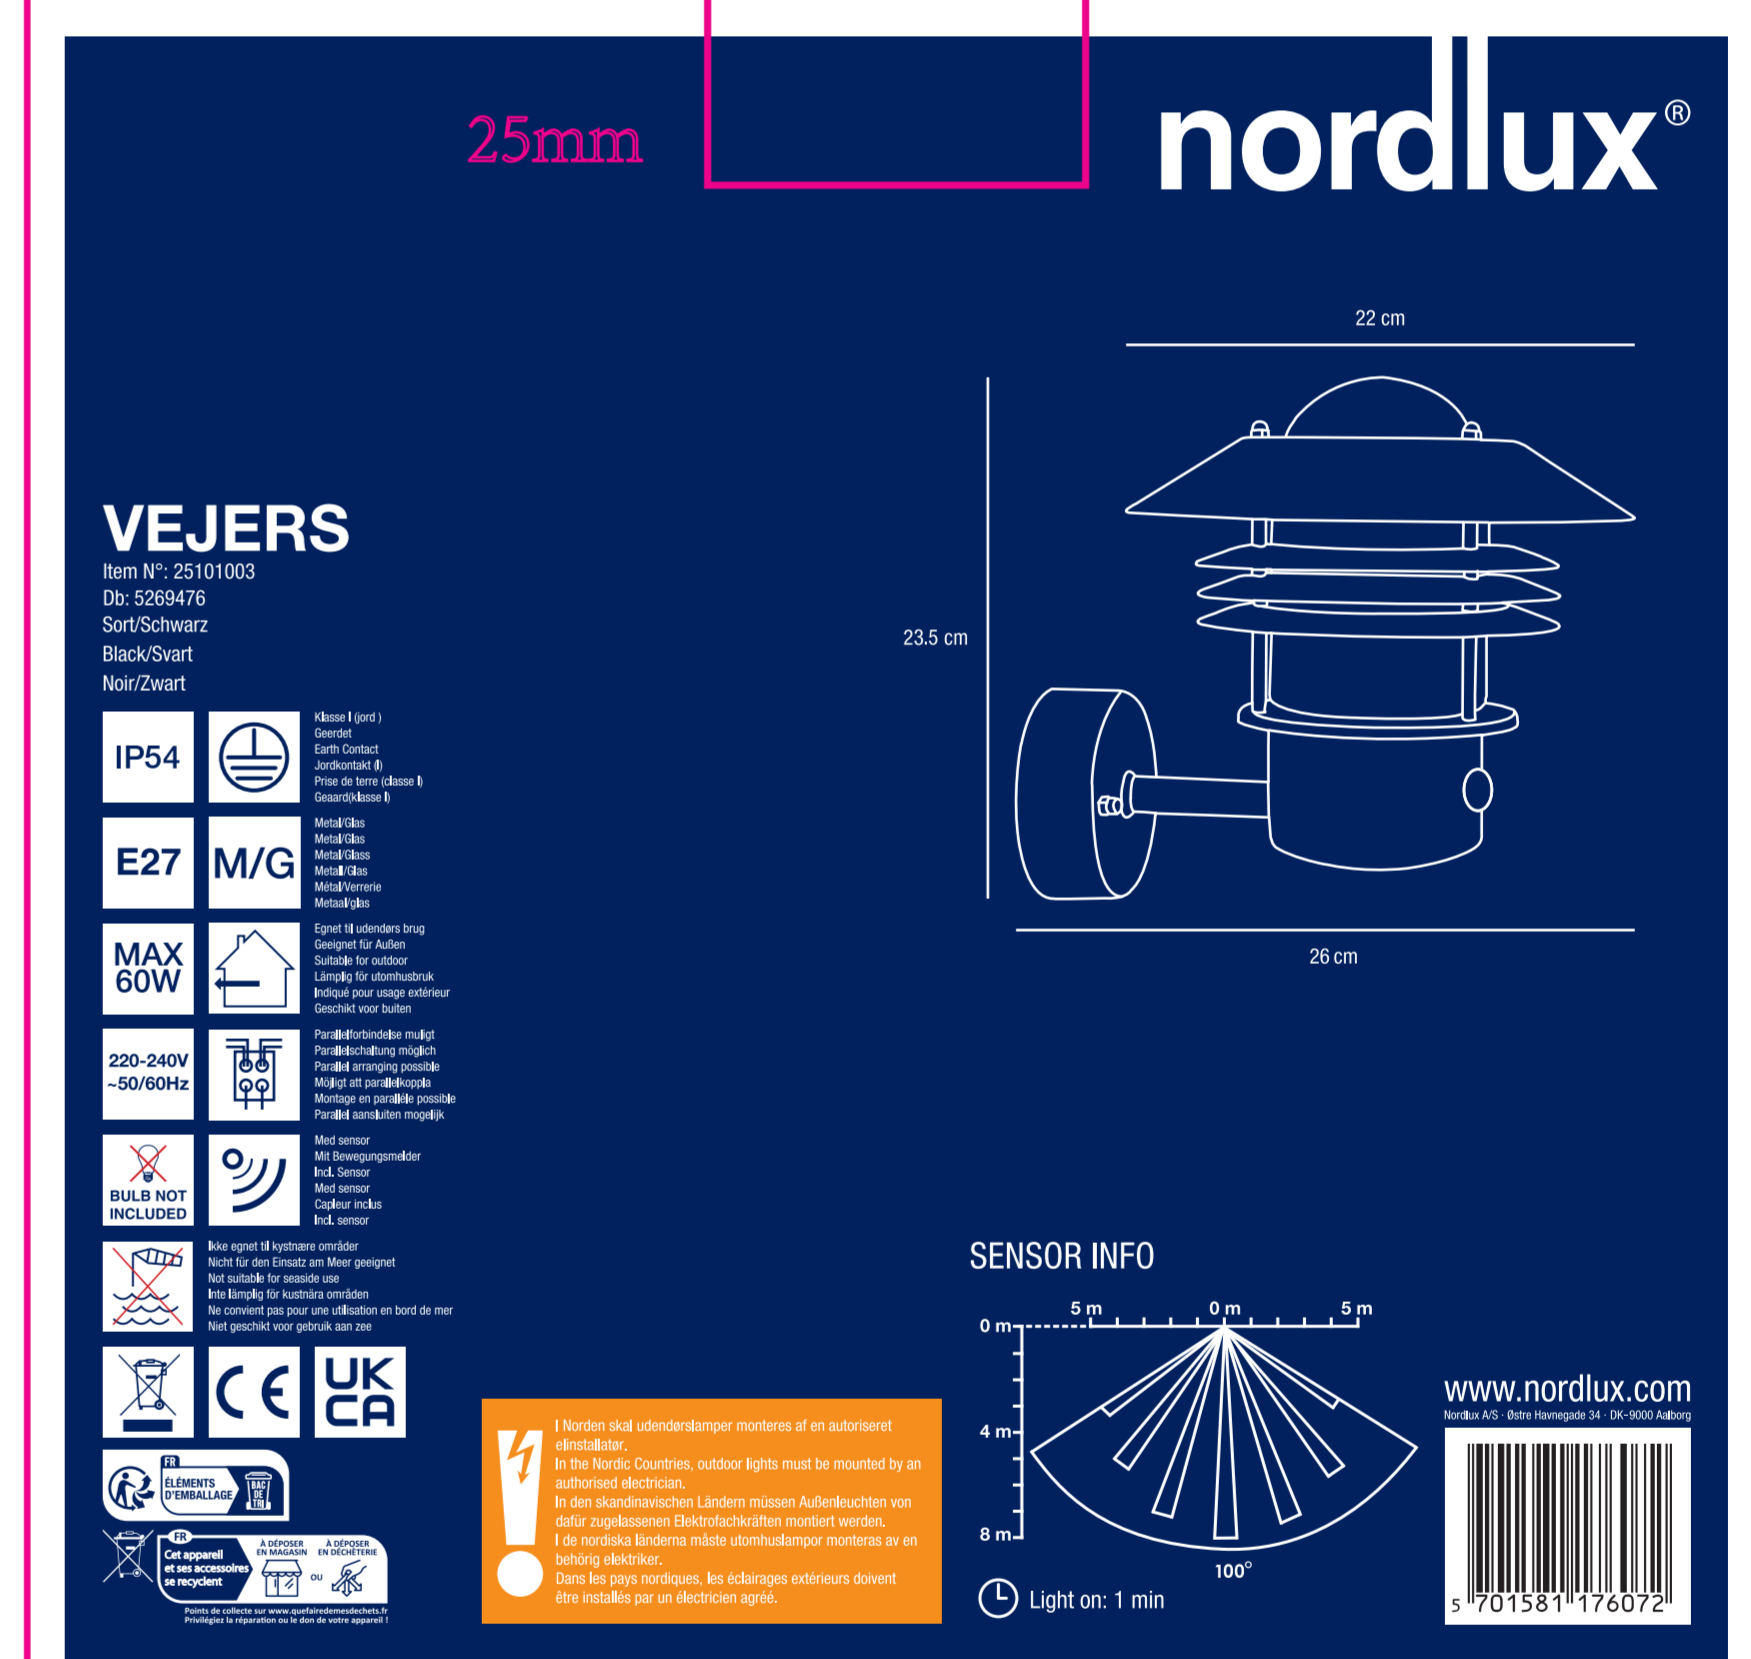

PANTONE 2767 C
230x220x225mm

AAD: 16042026 NS

Nordlux UK
Unit 83, Sykeside Drive
Altrincham, Cheshire, M26 5JE
0120422277

Height x Width x Depth COLOR BOX (CM)	NET WEIGHT COLOR BOX (KG)
22.5*23*22	0.2
GROSS WEIGHT COLOR BOX (KG)	VOLUME COLOR BOX (CBM)
1.6	0.012