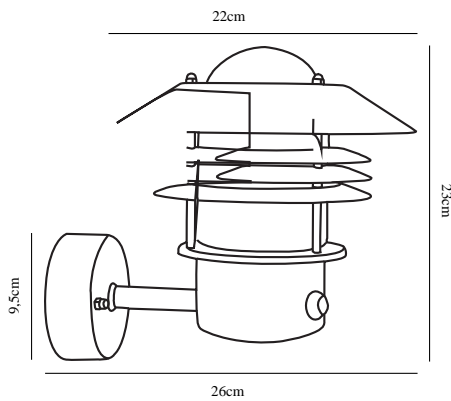

VEJERS SENSOR | WALL LIGHTING | BLACK

25101003

nordlux®

Voltage (V): 230 Volt
IP degree if the fixture includes
two types of IP degree: IP54
Maximum compatible bulb
wattage (W): 60W
Class (Class I, Class II, Class III):
Class 1 (Earth contact)
Lampholder type (eg, E27/E14,
etc): E27
Parallel connection possible?:
True

Color: Black
Height (cm): 23
Shade Diameter (cm): 22
Projection (cm): 26
EAN: 5701581176072
TUN: 5269476
Item Number: 25101003
Pcs Per Master Carton: 3

Sales Box Height (cm): 23
Sales Box Width(cm): 23
Sales Box Depth (cm): 23
Sales Box Volume m³ : 0.0122
Net weight of the luminaire (kg):
1.392

Primary material: Galvanized steel
Secondary material: Glass
Color of the Glass: Clear

- Build-in parallel connection • Build-in daylight and motion sensor
- Build-in parallel connection

A classic light fixture from Nordlux, suitable for mounting in the driveway, at the entrance, on the terrace, or on the patio. This model is designed with an upward facing lampshade. The built-in sensor ensures that the light turns on automatically when it detects motion nearby. At the same time, it ensures that the light is not turned on unnecessarily.