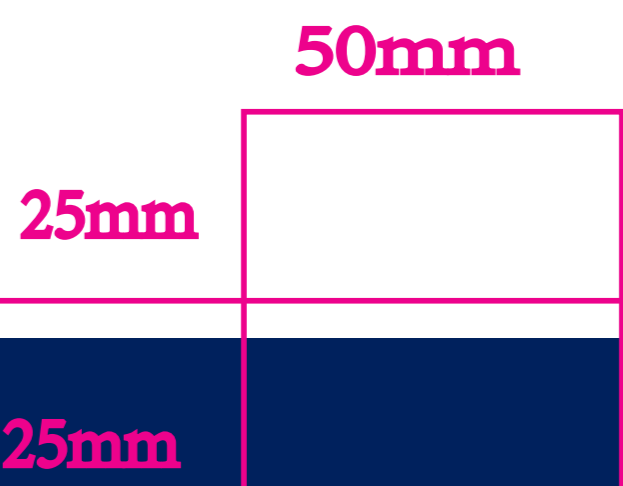

PANTONE 2767 C  
 230x220x225mm

AAD: 16042026 NS

Nordlux UK  
 Unit B3, Seaside Drive  
 Alderm, B85 5YE  
 0120422777

Height x Width x Depth COLOR BOX (CM)	NET WEIGHT COLOR BOX (KG)
22.5*23*22 CM	0.2KG
GROSS WEIGHT COLOR BOX (KG)	VOLUME COLOR BOX (CBM)
1.8KG	0.012CBM