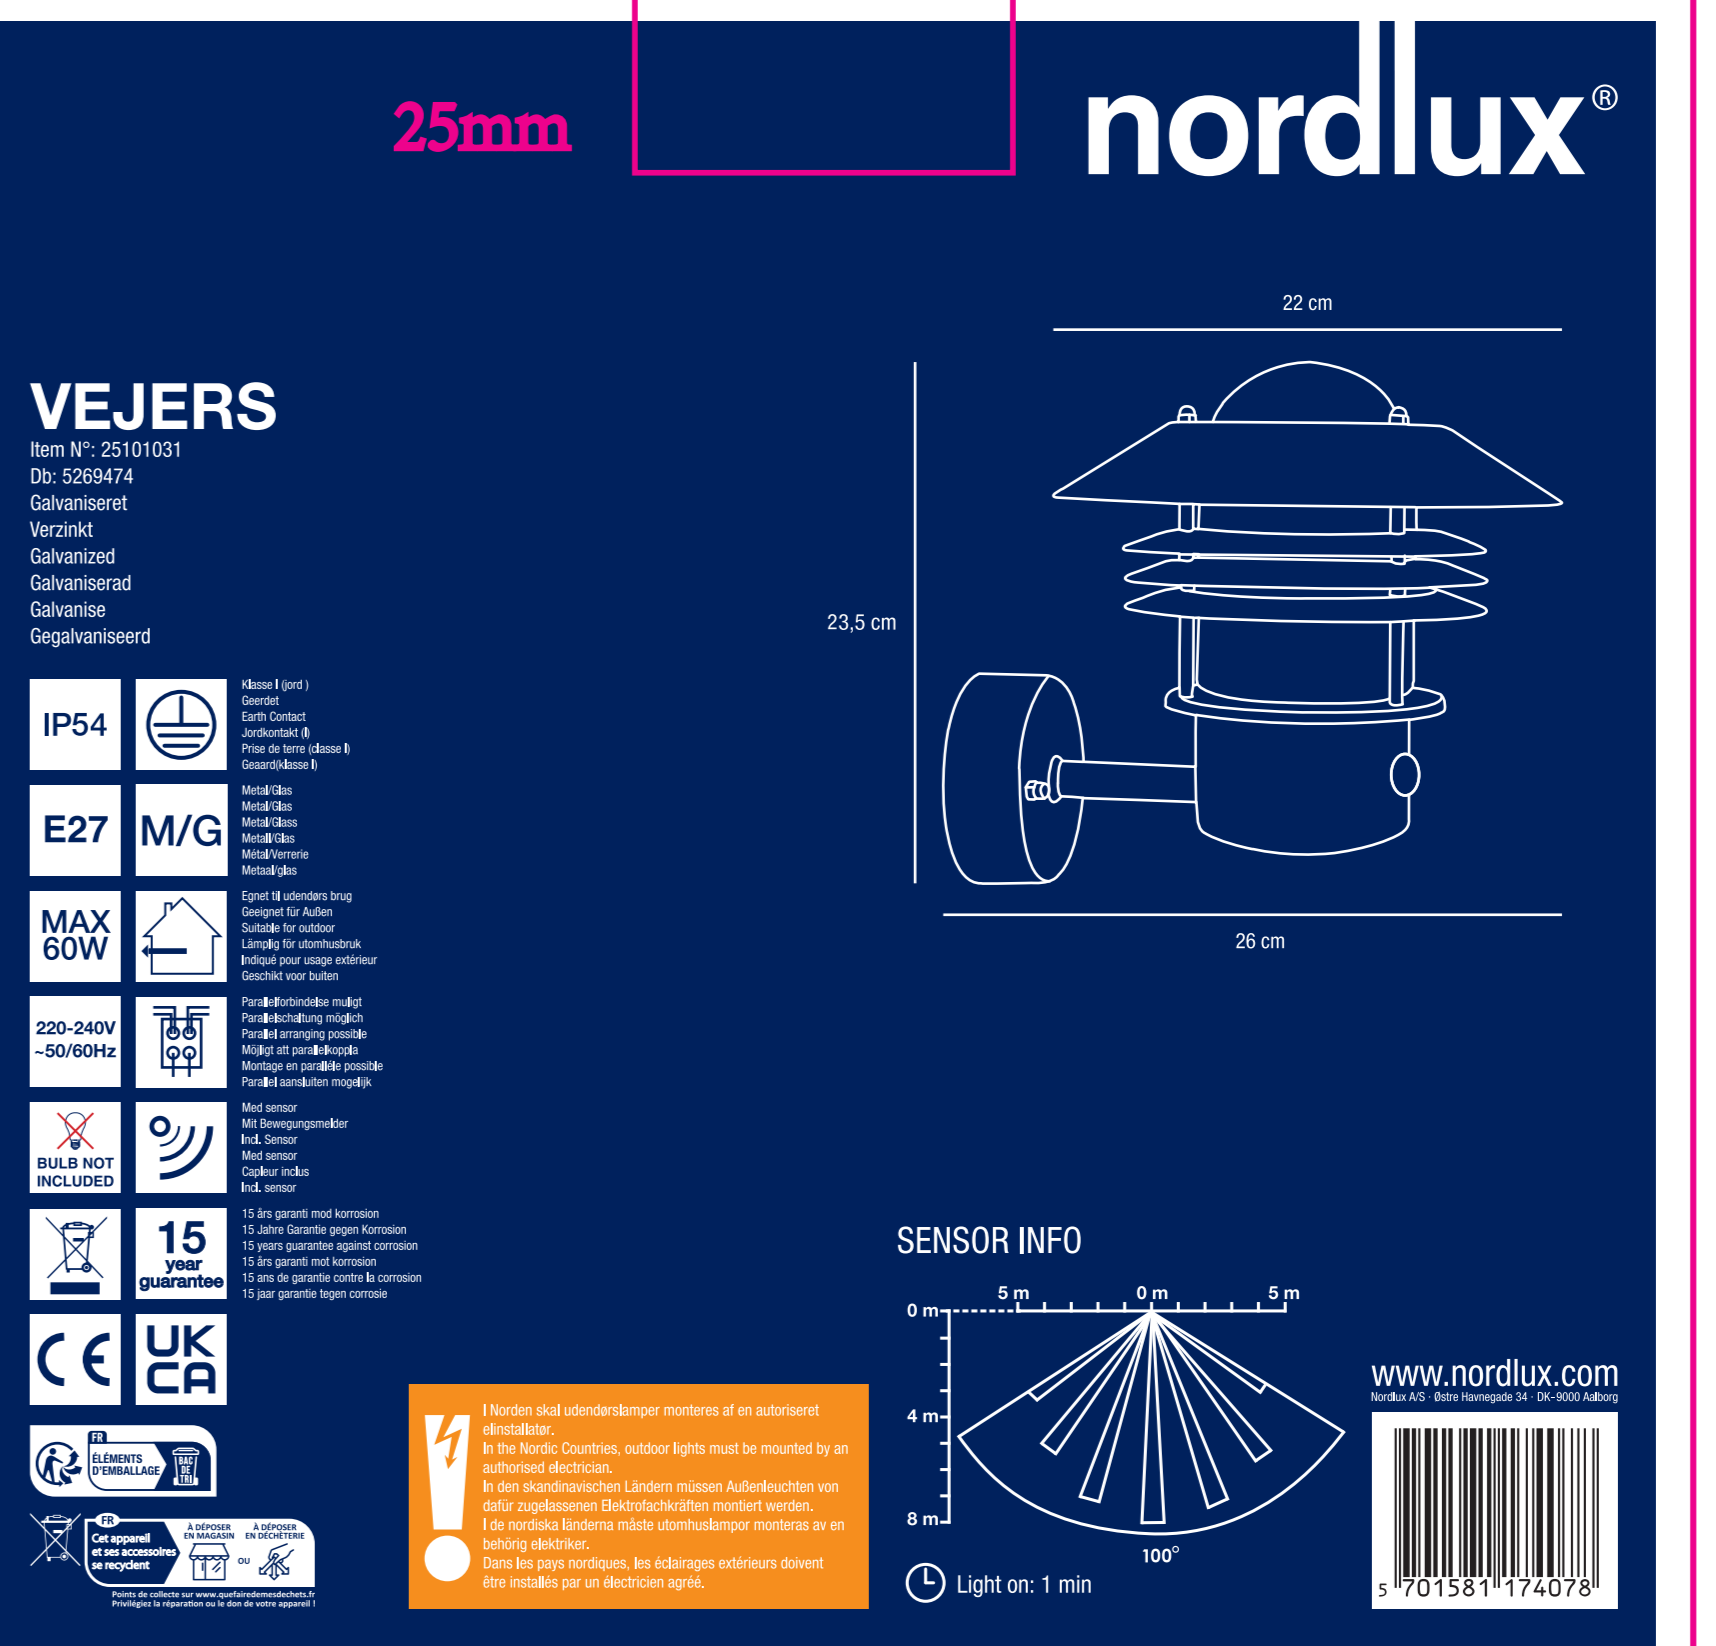

PANTONE 2767 C  
 230x220x225mm

AAD: 16042026 NS

Nordlux UK  
 Unit B3, Seaside Drive  
 Alderm, B85 5YE  
 0120422777

Height x Width x Depth COLOR BOX (CM)	NET WEIGHT COLOR BOX (KG)
22.5*23*22 CM	0.2KG
GROSS WEIGHT COLOR BOX (KG)	VOLUME COLOR BOX (CBM)
1.8KG	0.012CBM