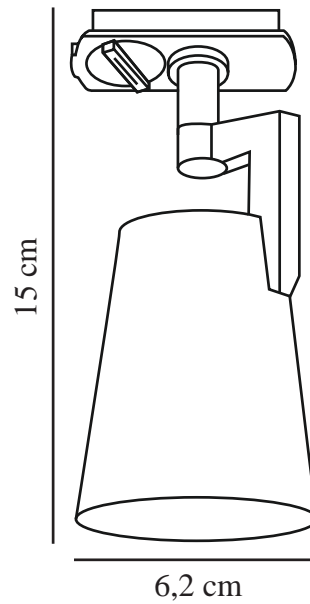

# ALLISON LINK SPOT | TRACK LIGHT | WHITE

2510119901

nordlux®

Voltage (V): 220-240 Volt  
IP degree: IP20  
Maximum bulb wattage (W): 5W  
Class (Class 1, Class 2, Class 3):  
Class 2 (Double isolated)  
Socket type: GU10  
Parallel connection: False  
  
Primary material: Aluminium  
Secondary material: Ceramic  
Colour: White

Height (cm): 15  
Width (cm): 6.2  
Shade Diameter (cm): 6.2  
Tilt Angle (°): 100  
Turning Angle (°): 350  
  
EAN: 5704924023064  
TUN: 2427515  
Item Number: 2510119901

Pcs Per Master Carton: 3  
Sales Box Height (cm): 16  
Sales Box Width(cm): 9.5  
Sales Box Depth (cm): 7.5  
Sales Box Volume m<sup>3</sup> : 0.0011  
Product net weight (kg): 0.16

- Classic design
- Tiltable and turnable lamp head
- Fits the Nordlux Link system

Allison features a classic and streamlined design with a tiltable and turnable lamp head, allowing you to adjust the light in your preferred direction. It fits the Nordlux Link system, making installation and relocation quick and easy.