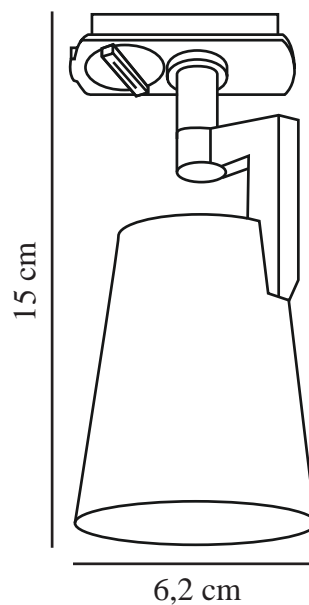

ALLISON LINK SPOT | TRACK LIGHT | BLACK

2510119903

nordlux®

Voltage (V): 220-240 Volt
IP degree: IP20
Maximum bulb wattage (W): 5W
Class (Class 1, Class 2, Class 3):
Class 2 (Double isolated)
Socket type: GU10
Parallel connection: False

Primary material: Aluminium
Secondary material: Ceramic
Colour: Black

Height (cm): 15
Width (cm): 6.2
Shade Diameter (cm): 6.2
Tilt Angle (°): 100
Turning Angle (°): 350

EAN: 5704924023071
TUN: 2427516
Item Number: 2510119903

Pcs Per Master Carton: 3
Sales Box Height (cm): 16
Sales Box Width(cm): 9.5
Sales Box Depth (cm): 7.5
Sales Box Volume m³ : 0.0011
Product net weight (kg): 0.16

- Classic design
- Tiltable and turnable lamp head
- Fits the Nordlux Link system

Allison features a classic and streamlined design with a tiltable and turnable lamp head, allowing you to adjust the light in your preferred direction. It fits the Nordlux Link system, making installation and relocation quick and easy.