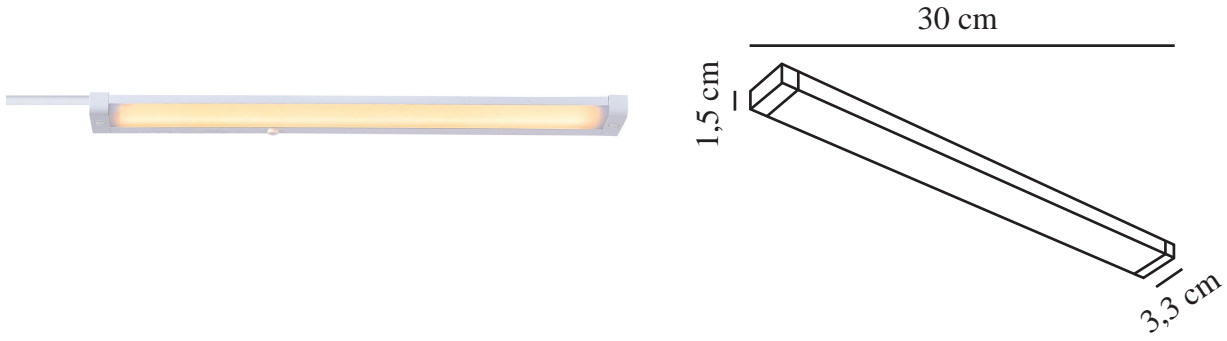

PRESTON 30 | [BATTEN] | [WHITE]

2510156101

nordlux®

: 220-240 Volt
: IP20
: LED Module

: 150
: False

: 30
: 3.3

The energy label features the EU flag and the word "ENERG" with a lightning bolt icon. Below this, it reads "Nordlux" and "2510156101". A vertical scale of energy efficiency classes is shown, with letters A through G in colored boxes. Class F is highlighted with a black arrow pointing to it from the right. Below the scale, the number "4" is displayed above the text "kWh/1000h". A QR code is located at the bottom right, with the date "2019/2015" printed vertically next to it.