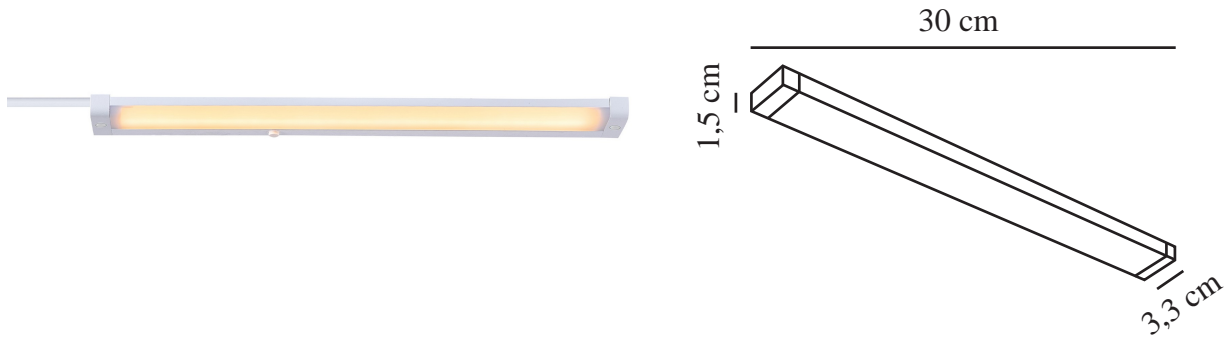

# PRESTON 30 | BATTEN LIGHT FITTING | WHITE

2510156101

nordlux®

Voltage (V): 220-240 Volt  
IP degree: IP20  
Class (Class 1, Class 2, Class 3):  
Class 2 (Double isolated)  
Socket type: LED Module  
Switch placement: On the fixture

Primary material: Plastic  
Secondary material: Plastic  
Colour of the cable: White  
Length of the cable (cm): 150  
Surface material of the cable:  
Plastic  
Is the cable replaceable: False  
Colour: White

Height (cm): 30  
Width (cm): 3.3  
EAN: 5704924023088  
TUN: 2427469  
Item Number: 2510156101  
Pcs Per Master Carton: 6

Sales Box Height (cm): 32  
Sales Box Width (cm): 6.5  
Sales Box Depth (cm): 4  
Sales Box Volume m<sup>3</sup>: 0.0008  
Product net weight (kg): 0.135

Brightness of light (Lumen): 350  
Colour temperature (Kelvin):  
3000/4000  
Ra-value : 80  
Lifetime (hours): 25000  
Energy class: F  
Actual watt (W): 4

- Ultra-slim and discreet design
- Choose between white and cold white light on product (3000/4000 kelvin)
- 5-year LED guarantee