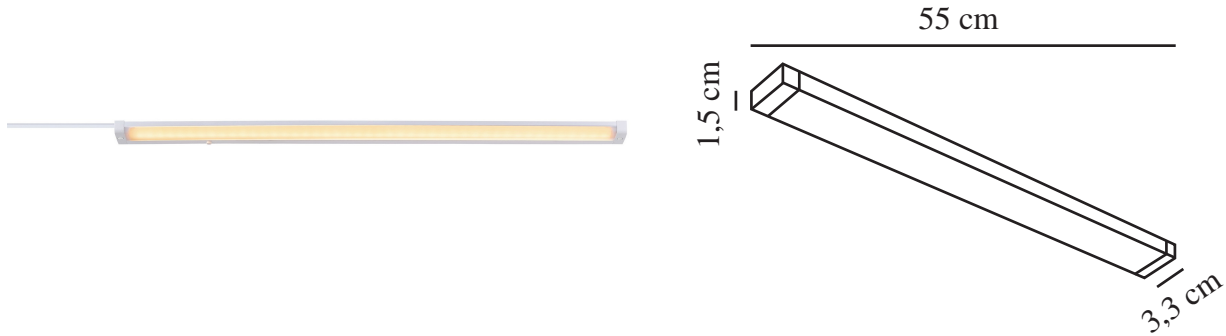

# PRESTON 55 | BATTEN LIGHT FITTING | WHITE

2510176101

nordlux®

Voltage (V): 220-240 Volt  
IP degree: IP20  
Class (Class 1, Class 2, Class 3):  
Class 2 (Double isolated)  
Socket type: LED Module  
Switch placement: On the fixture

Primary material: Plastic  
Secondary material: Plastic  
Colour of the cable: White  
Length of the cable (cm): 150  
Surface material of the cable:  
Plastic  
Is the cable replaceable: False  
Colour: White

Height (cm): 55  
Width (cm): 3.3  
EAN: 5704924023095  
TUN: 2427470  
Item Number: 2510176101  
Pcs Per Master Carton: 6

Sales Box Height (cm): 57  
Sales Box Width(cm): 6.5  
Sales Box Depth (cm): 4  
Sales Box Volume m<sup>3</sup> : 0.0015  
Product net weight (kg): 0.175

Brightness of light (Lumen): 720  
Colour temperature (Kelvin):  
3000/4000  
Ra-value : 80  
Lifetime (hours): 25000  
Energy class: F  
Actual watt (W): 8

- Ultra-slim and discreet design
- Choose between white and cold white light on product (3000/4000 kelvin)
- 5-year LED guarantee