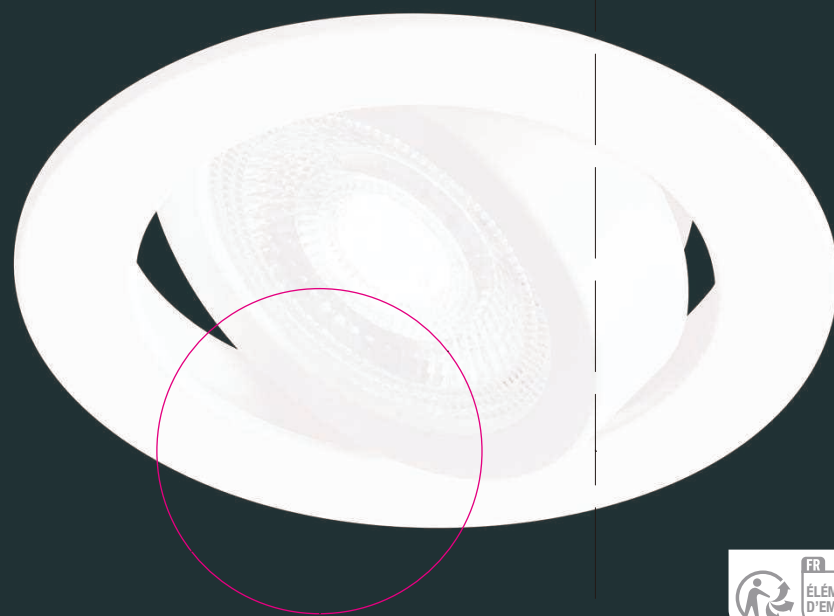

nordlux®

MONOLO

Item N°: 2510300101

Db: 2427474

Hvid/Weiss/White

Vit/Blanc/Wit

Max. number of interconnections : 15pcs

Lumen	450 / 230 / 70lm
Dimmability	Non-dimmable
Wattage	LED 4.8W
Light source	Fixed LED Module
CCT	3000K Warm white
IP class	IP20
Lifetime	30 000 hours
Voltage	220-240V~ 50Hz
Class	Class II
Beam angle	36°
CRI	80
Mercury/Hg	0mg
Material	Plastic

www.nordlux.com

Nordlux
2510300101

5 kWh/1000h

Nordlux
2510300101

5 kWh/1000h

nordlux®

MONOLO

3000K WARM WHITE

450 LUMEN

5 YEAR LED GUARANTEE

PARALLEL CONNECTION

A BEAM ANGLE 36°

MONOLO

3000K WARM WHITE

3-STEP MOODMAKER™

WORKS WITH A NORMAL WALL SWITCH

E

450 LUMEN
90°
4.8W

5 YEAR LED GUARANTEE

PARALLEL CONNECTION

A BEAM ANGLE 36°

nordlux®

nordlux®

nordlux®

1-KIT

AAD: 06092024 YK

Nordlux UK
Unit 22, Deanfield Court
BB7 1QS Clitheroe Lancashire
01200422777

Height x Width x Depth COLOR BOX (CM)	NET WEIGHT COLOR BOX (KG)
13x13x5.5 CM	0.036 KG
GROSS WEIGHT COLOR BOX (KG)	VOLUME COLOR BOX (CBM)
0.149 KG	0.0009 CBM