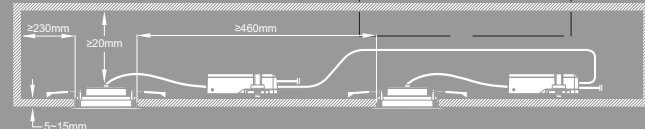

nordlux®

MONOLO

Item N°: 2510300101

Db: 2427474

Hvid/Weiss/White

Vit/Blanc/Wit

Max. number of interconnections : 15pcs

Lumen	450 / 230 / 70lm
Dimmability	Non-dimmable
Wattage	LED 4.8W
Light source	Fixed LED Module
CCT	3000K Warm white
IP class	IP20
Lifetime	30 000 hours
Voltage	220-240V~ 50Hz
Class	Class II
Beam angle	36°
CRI	80
Mercury/Hg	0mg
Material	Plastic

www.nordlux.com

Nordlux
2510300101