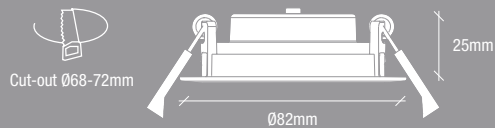

MONOLO

Item N°: 2510300101
Db: 2427474
Hvid/Weiss/White
Vit/Blanc/Wit

450 LUMEN
OF THE WHOLE
LAMP

600 LUMEN
OF LIGHT SOURCE
(360°)

Lumen	450 / 230 / 70lm
Dimmability	Non-dimmable
Wattage	LED 4,8W
Light source	Fixed LED Module
CCT	3000K Warm white
IP class	IP20
Lifetime	30 000 hours
Voltage	220-240V ~ 50Hz
Class	Class II
Beam angle	36°
CRI	80
Mercury/Hg	0mg
Material	Plastic

Max. number of interconnections : 15pcs