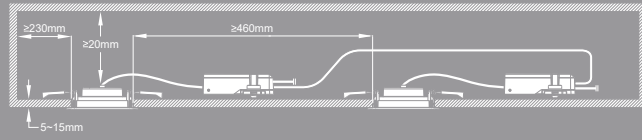

MONOLO

Item N°: 2510300101
Db: 2427474
Hvid/Weiss/White
Vit/Blanc/Wit

450 LUMEN
OF THE WHOLE
LAMP

600 LUMEN
OF LIGHT SOURCE
(360°)

Lumen	450 / 230 / 70lm
Dimmability	Non-dimmable
Wattage	LED 4,8W
Light source	Fixed LED Module
CCT	3000K Warm white
IP class	IP20
Lifetime	30 000 hours
Voltage	220-240V ~ 50Hz
Class	Class II
Beam angle	36°
CRI	80
Mercury/Hg	0mg
Material	Plastic

Max. number of interconnections : 15pcs