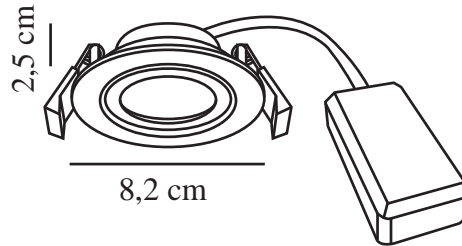

MONOLO 1-KIT | DOWNLIGHT | WHITE

2510300101

nordlux®

Voltage (V): 220-240 Volt
IP degree: IP20
Class (Class 1, Class 2, Class 3):
Class 2 (Double isolated)
Socket type: LED Module
Parallel connection: True

Primary material: Plastic
Secondary material: Plastic
Colour: White

Height (cm): 2.5
Length (cm): 8.2
Mount directly into insulation:
False
Tilt Angle (°): 30

EAN: 5704924023170
TUN: 2427474
Item Number: 2510300101
Pcs Per Master Carton: 3

Sales Box Height (cm): 13
Sales Box Width (cm): 13
Sales Box Depth (cm): 5.5
Sales Box Volume m³: 0.0009
Product net weight (kg): 0.095

Brightness of light (Lumen): 450
Colour temperature (Kelvin): 3000
Ra-value : 80
Lifetime (hours): 30000
Beam angle (°) : 36
Energy class: E
Actual watt (W): 4.8