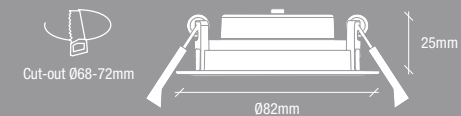

nordlux®

MONOLO

Item N°: 2510300103

Db: 2427475

Sort/Schwarz/Black
Svart/Noir/Zwart

Max. number of interconnections : 15pcs

Lumen	450 / 230 / 70lm
Dimmability	Non-dimmable
Wattage	LED 4.8W
Light source	Fixed LED Module
CCT	3000K Warm white
IP class	IP20
Lifetime	30 000 hours
Voltage	220-240V~ 50Hz
Class	Class II
Beam angle	36°
CRI	80
Mercury/Hg	0mg
Material	Plastic

www.nordlux.com