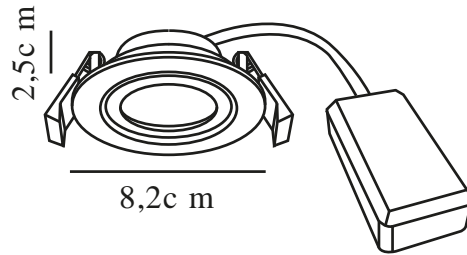

MONOLO 3-KIT | DOWNLIGHT | WHITE

2510310101

nordlux®