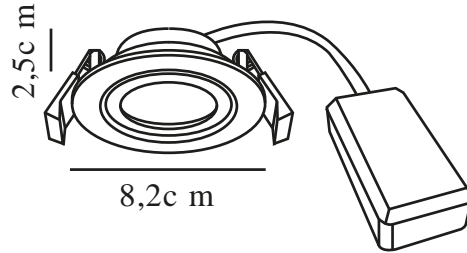

MONOLO 3-KIT | DOWNLIGHT | BLACK

2510310103

nordlux®