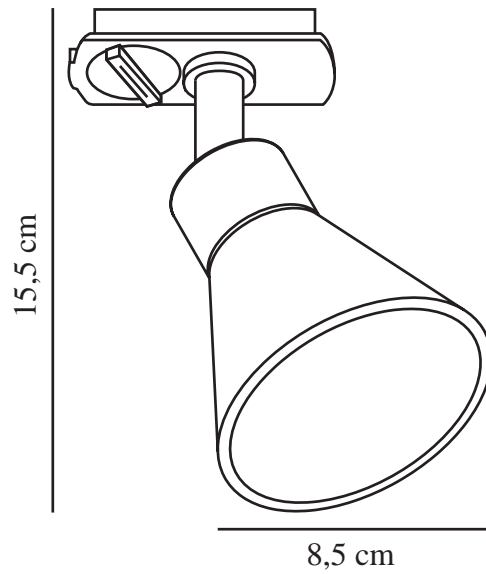

# EIK LINK SPOT | TRACK LIGHT | WHITE

2510389901

nordlux®

Voltage (V): 220-240 Volt  
IP degree: IP20  
Maximum bulb wattage (W): 35W  
Class (Class 1, Class 2, Class 3):  
Class 1 (Earth contact)  
Socket type: GU10  
Parallel connection: False  
  
Primary material: Metal  
Secondary material: Plastic  
Colour: White

Height (cm): 15.5  
Width (cm): 11  
Shade Diameter (cm): 8.5  
Tilt Angle (°): 90  
Turning Angle (°): 320  
  
EAN: 5704924023224  
TUN: 2427517  
Item Number: 2510389901

Pcs Per Master Carton: 3  
Sales Box Height (cm): 11.5  
Sales Box Width(cm): 13  
Sales Box Depth (cm): 9.5  
Sales Box Volume m<sup>3</sup> : 0.0014  
Product net weight (kg): 0.18

- Classic design
- Tiltable and turnable lamp head
- Fits the Nordlux Link system

Eik boasts a simple, contemporary style that complements any interior design. The lamp head tilts and turns, providing directional light perfect for spotlighting selected details in your space. The set includes three spots and one Nordlux Link rail (1 meter).