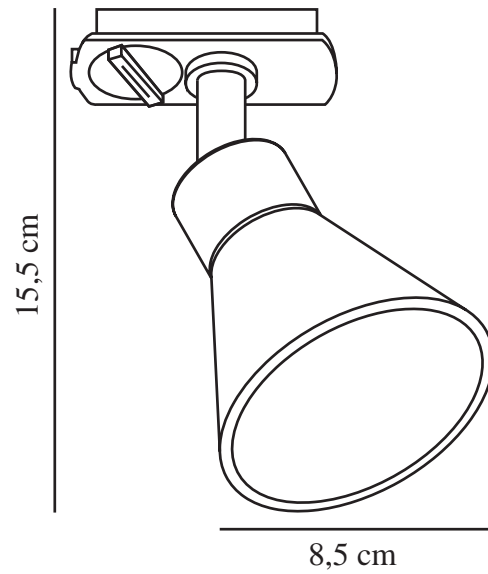

# EIK LINK SPOT | TRACK LIGHT | BLACK

2510389903

nordlux®

Voltage (V): 220-240 Volt  
IP degree: IP20  
Maximum bulb wattage (W): 35W  
Class (Class 1, Class 2, Class 3):  
Class 1 (Earth contact)  
Socket type: GU10  
Parallel connection: False  
  
Primary material: Metal  
Secondary material: Plastic  
Colour: Black

Height (cm): 15.5  
Width (cm): 11  
Shade Diameter (cm): 8.5  
Tilt Angle (°): 90  
Turning Angle (°): 320  
  
EAN: 5704924023231  
TUN: 2427519  
Item Number: 2510389903

Pcs Per Master Carton: 3  
Sales Box Height (cm): 11.5  
Sales Box Width(cm): 13  
Sales Box Depth (cm): 9.5  
Sales Box Volume m<sup>3</sup> : 0.0014  
Product net weight (kg): 0.18

- Classic design
- Tiltable and turnable lamp head
- Fits the Nordlux Link system

Eik boasts a simple, contemporary style that complements any interior design. The lamp head tilts and turns, providing directional light perfect for spotlighting selected details in your space. The set includes three spots and one Nordlux Link rail (1 meter).