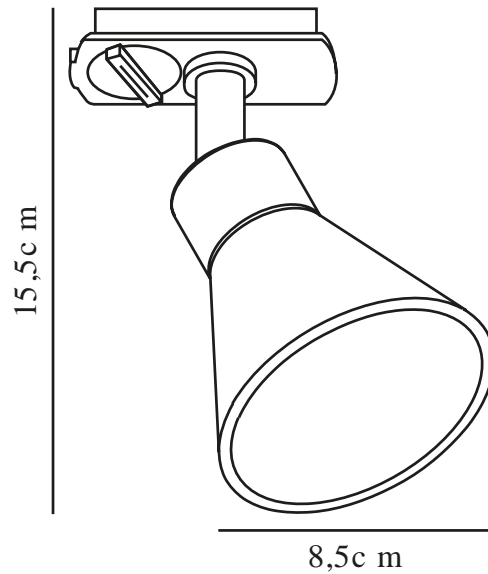

# EIK LINK 3-KIT + 1M | TRACK LIGHT | WHITE

2510399901

nordlux®

Voltage (V): 220-240 Volt  
IP degree: IP20  
Maximum bulb wattage (W):  
3X35W  
Class (Class 1, Class 2, Class 3):  
Class 1 (Earth contact)  
Socket type: GU10  
Parallel connection: False

Primary material: Aluminium  
Secondary material: Metal  
Colour: White

Height (cm): 16  
Width (cm): 107  
Shade Diameter (cm): 8.5  
Tilt Angle (°): 90  
Turning Angle (°): 320

EAN: 5704924023286  
TUN: 2427520  
Item Number: 2510399901

Pcs Per Master Carton: 3  
Sales Box Height (cm): 111.5  
Sales Box Width (cm): 12.8  
Sales Box Depth (cm): 10.3  
Sales Box Volume m<sup>3</sup>: 0.0147  
Product net weight (kg): 0.91

- Classic design • Tiltable and turnable lamp head
- Includes three spots and one Nordlux Link rail (1 meter)

Eik boasts a simple, contemporary style that complements any interior design. The lamp head tilts and turns, providing directional light perfect for spotlighting selected details in your space. The set includes three spots and one Nordlux Link rail (1 meter).