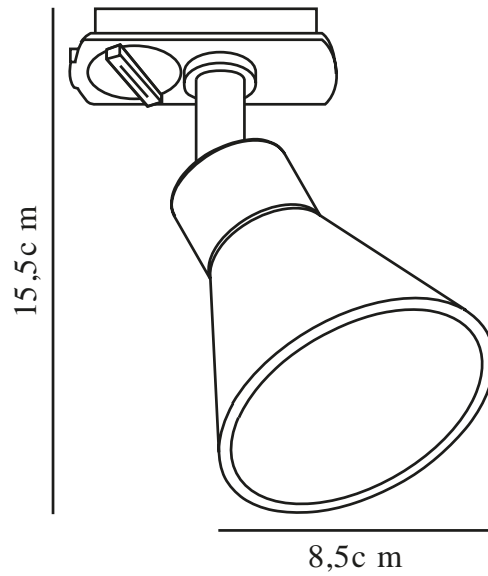

EIK LINK 3-KIT + 1M | TRACK LIGHT | BLACK

2510399903

nordlux®

Voltage (V): 220-240 Volt
IP degree: IP20
Maximum bulb wattage (W):
3x35W
Class (Class 1, Class 2, Class 3):
Class 1 (Earth contact)
Socket type: GU10
Parallel connection: False

Primary material: Aluminium
Secondary material: Metal
Colour: Black

Height (cm): 16
Width (cm): 107
Shade Diameter (cm): 8.5
Tilt Angle (°): 90
Turning Angle (°): 320

EAN: 5704924023293
TUN: 2427521
Item Number: 2510399903

Pcs Per Master Carton: 3
Sales Box Height (cm): 111.5
Sales Box Width(cm): 12.8
Sales Box Depth (cm): 10.3
Sales Box Volume m³ : 0.0147
Product net weight (kg): 0.91

- Classic design • Tiltable and turnable lamp head
- Includes three spots and one Nordlux Link rail (1 meter)

Eik boasts a simple, contemporary style that complements any interior design. The lamp head tilts and turns, providing directional light perfect for spotlighting selected details in your space. The set includes three spots and one Nordlux Link rail (1 meter).