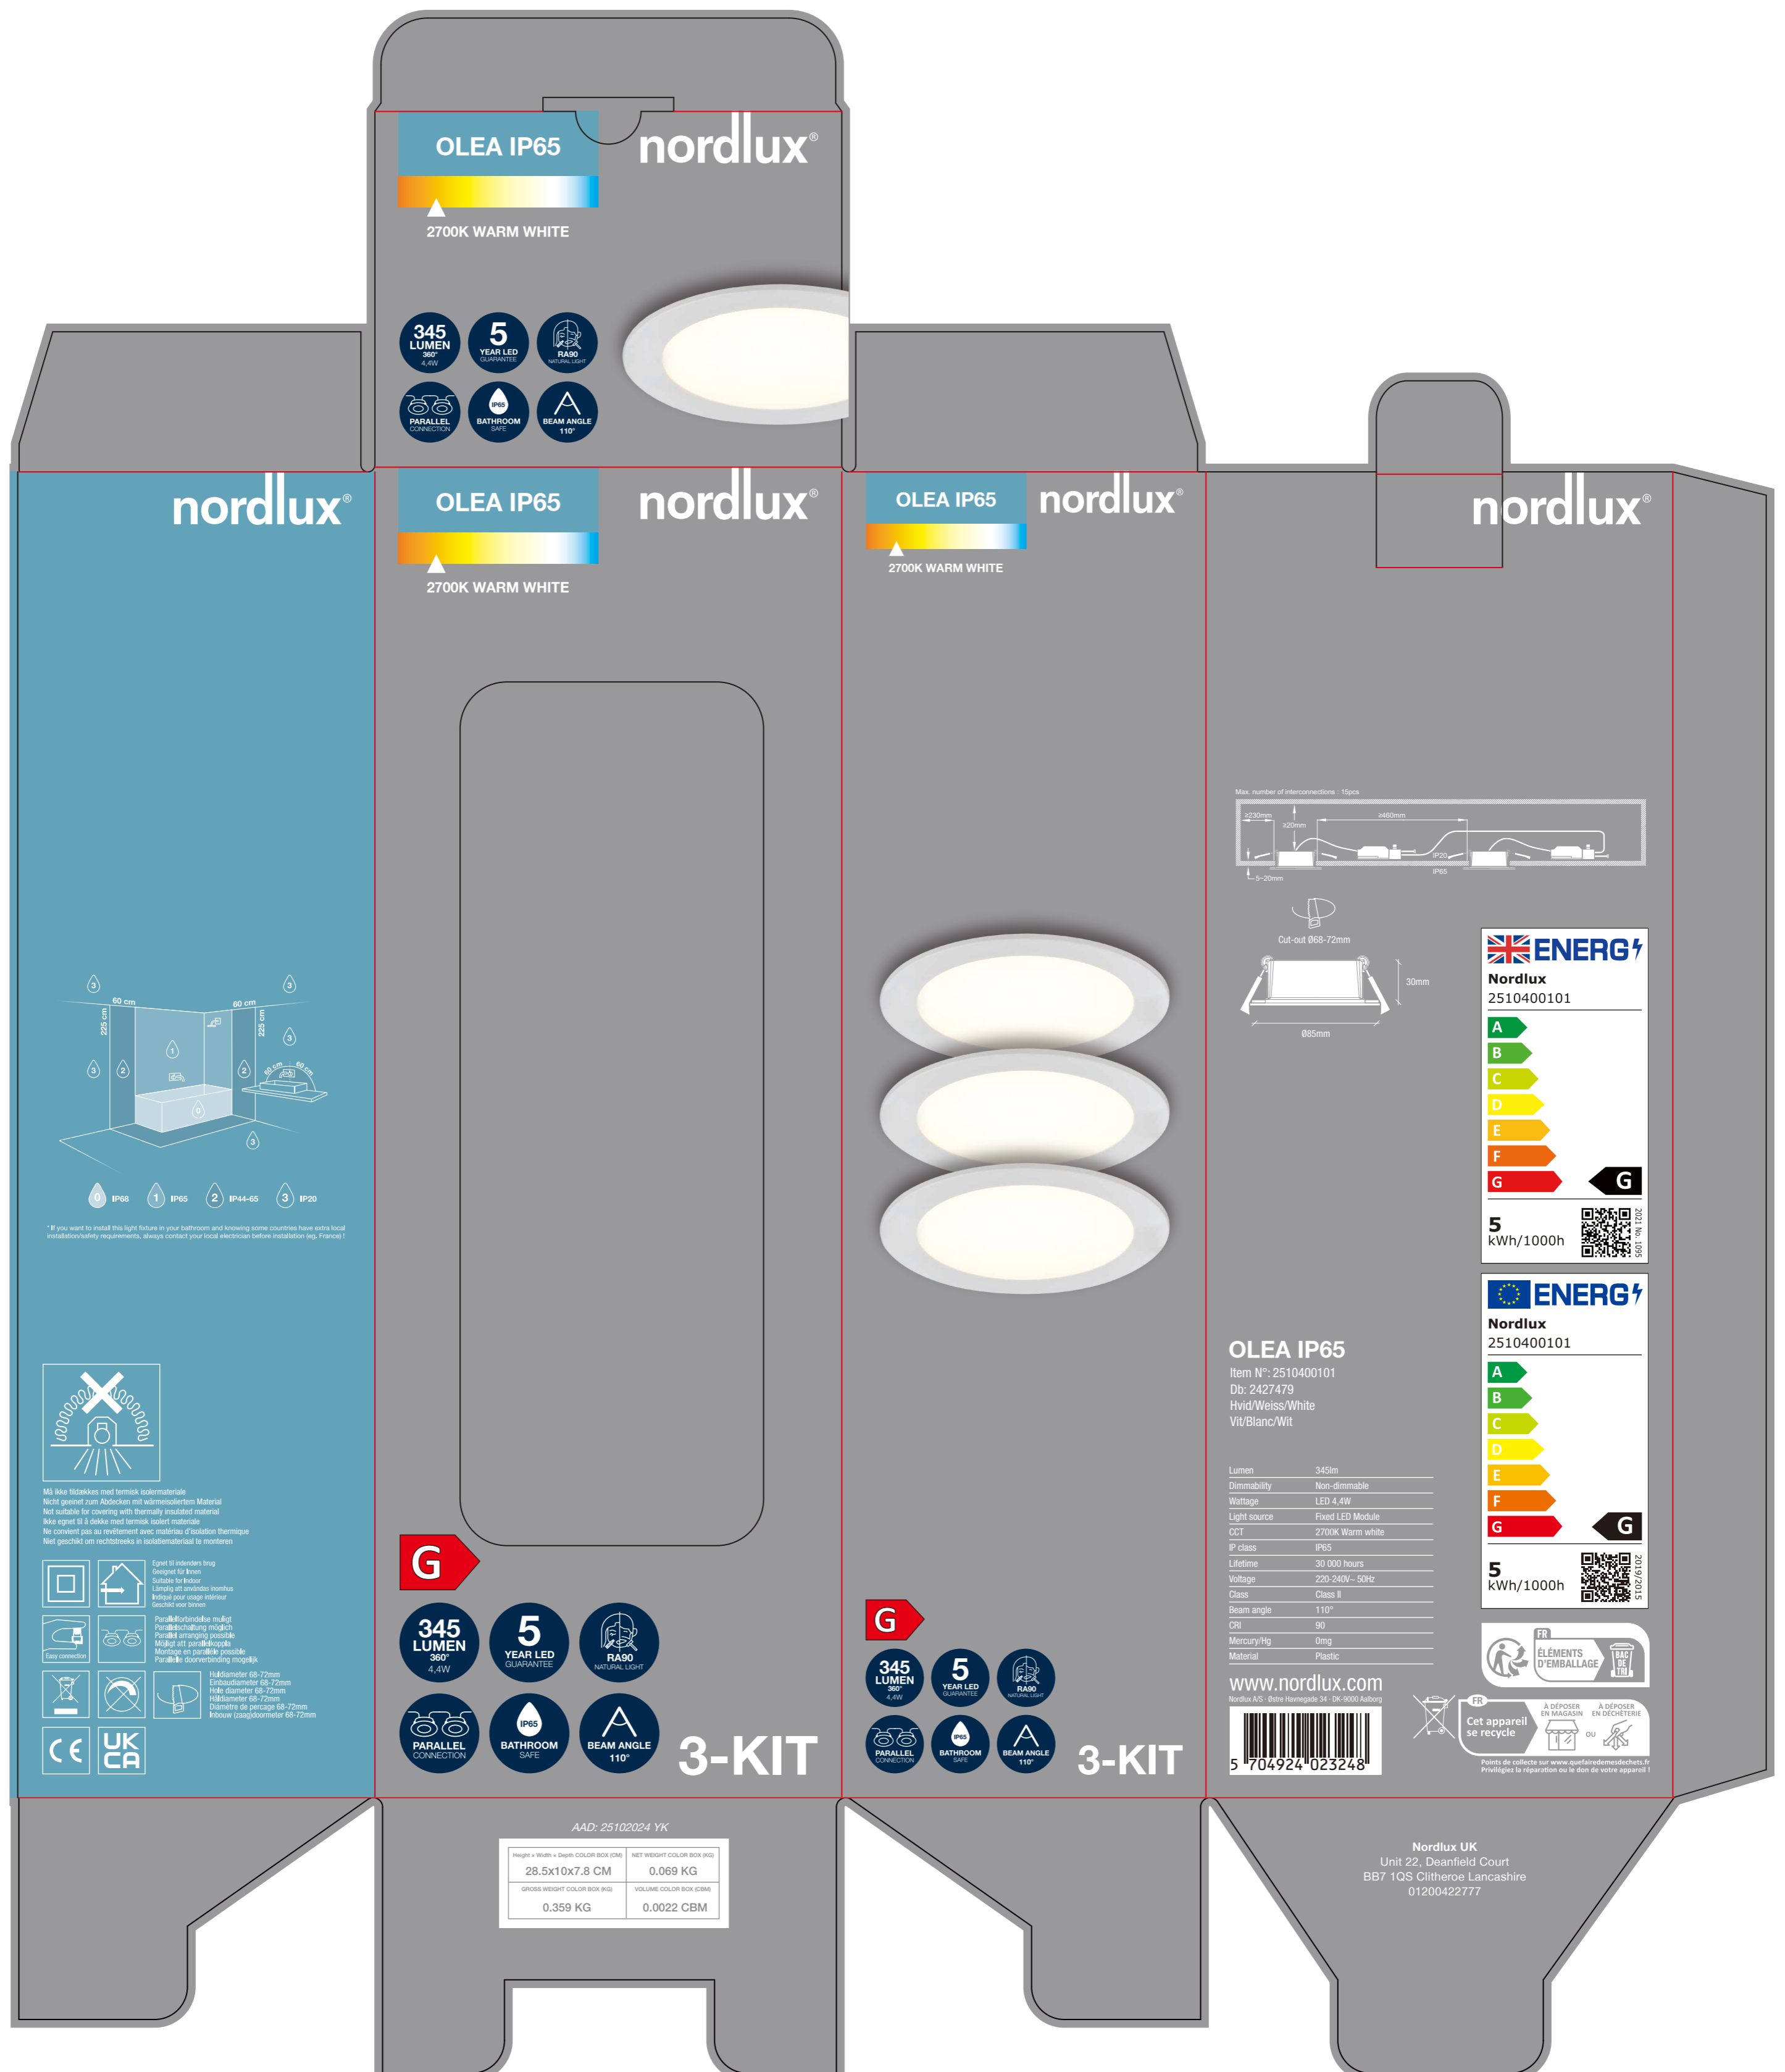

250g灰底白板纸+110g高强E瓦+140g牛卡 100×78×285mm 展开尺寸440×375 开窗65×185_覆亚膜/开窗贴PET片基

- Egnet til indendørs brug
  Geared for indoor
  Suitable for indoor
  Ubrugt til anvendelse i rummet
  Indoors use is not recommended
  Geschikt voor binnen
- Parallelmontage muligt
  Parallelmontage möglich
  Parallel arrangement possible
  Montage en parallèle possible
  Parallel kit doovertuiging mogelijk
- Hoofdiameter 68-72mm
  Einbaudiameter 68-72mm
  Hole diameter 68-72mm
  Hölediameter 68-72mm
  Diamètre de perçage 68-72mm
  Kruisw. (aanspandoormeter) 68-72mm
- Easy connector
- IP68
- IP65
- IP44-65
- IP20
- CE
- UK CA

- 345 LUMEN 360 4.4W
- 5 YEAR LED GUARANTEE
- RA90 NATURAL LIGHT
- PARALLEL CONNECTION
- BATHROOM SAFE
- BEAM ANGLE 110°

3-KIT

- 345 LUMEN 360 4.4W
- 5 YEAR LED GUARANTEE
- RA90 NATURAL LIGHT
- PARALLEL CONNECTION
- BATHROOM SAFE
- BEAM ANGLE 110°

3-KIT

ENERGY
Nordlux
2510400101

A
B
C
D
E
F
G

5 kWh/1000h

2021/10/10/15

ENERGY
Nordlux
2510400101

A
B
C
D
E
F
G

5 kWh/1000h

2021/10/10/15

OLEA IP65
Item N°: 2510400101
Db: 2427479
Hvid/Weiss/White
Vit/Blanc/Wit

Lumen	345lm
Dimmability	Non-dimmable
Wattage	LED 4.4W
Light source	Fixed LED Module
CCT	2700K Warm white
IP class	IP65
Lifetime	30 000 hours
Voltage	220-240V - 50Hz
Class	Class II
Beam angle	110°
CRI	90
Mercury/Hg	0mg
Material	Plastic

www.nordlux.com
Nordlux A/S · Østergade 34 · DK-5000 Ålborg

5 704924 023248

FR
ÉLÉMENTS D'EMBALLAGE
BAC DE LUMÈRES

FR
Cet appareil se recycle

FR
A DÉPOSER EN MAGASIN EN DÉCHÈTERIE
OU

FR
A DÉPOSER EN MAGASIN EN DÉCHÈTERIE

Points de collecte sur www.qualiteelectrotechnique.fr
Privileges la réparation ou le don de votre appareil !

AAD: 25102024 YK

Height x Width x Depth COLOR BOX (CB)	NET WEIGHT COLOR BOX (KG)
28.5x10x7.8 CM	0.069 KG
GROSS WEIGHT COLOR BOX (KG)	VOLUME COLOR BOX (CBM)
0.359 KG	0.0022 CBM

Nordlux UK
Unit 22, Deanfield Court
BB7 1QS Clitheroe Lancashire
01200422777