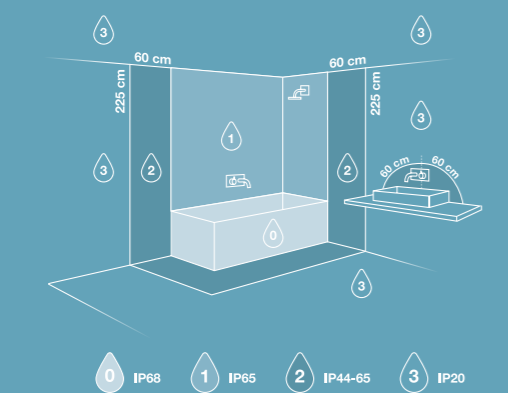

250g灰底白板纸+110g高强E瓦+140g牛卡 100×78×285mm 展开尺寸440×375 开窗65×185_覆亚膜/开窗贴PET片基

Easy connector
Parallel connection possible
Parallel connection possible
Montage en parallèle possible
Parallel connection possible
Hülisdiameter 68-72mm
Einbaudiameter 68-72mm
Hülisdiameter 68-72mm
Hülisdiameter 68-72mm
Diameter de perçage 68-72mm
Hollow (auger) diameter 68-72mm

345 LUMEN OF THE WHOLE LAMP
550 LUMEN OF LIGHT SOURCE (360°)
LED 4,4W
PARALLEL CONNECTION
BATHROOM SAFE
RA90 NATURAL LIGHT

3-KIT

345 LUMEN OF THE WHOLE LAMP
550 LUMEN OF LIGHT SOURCE (360°)
LED 4,4W
PARALLEL CONNECTION
BATHROOM SAFE
RA90 NATURAL LIGHT

3-KIT