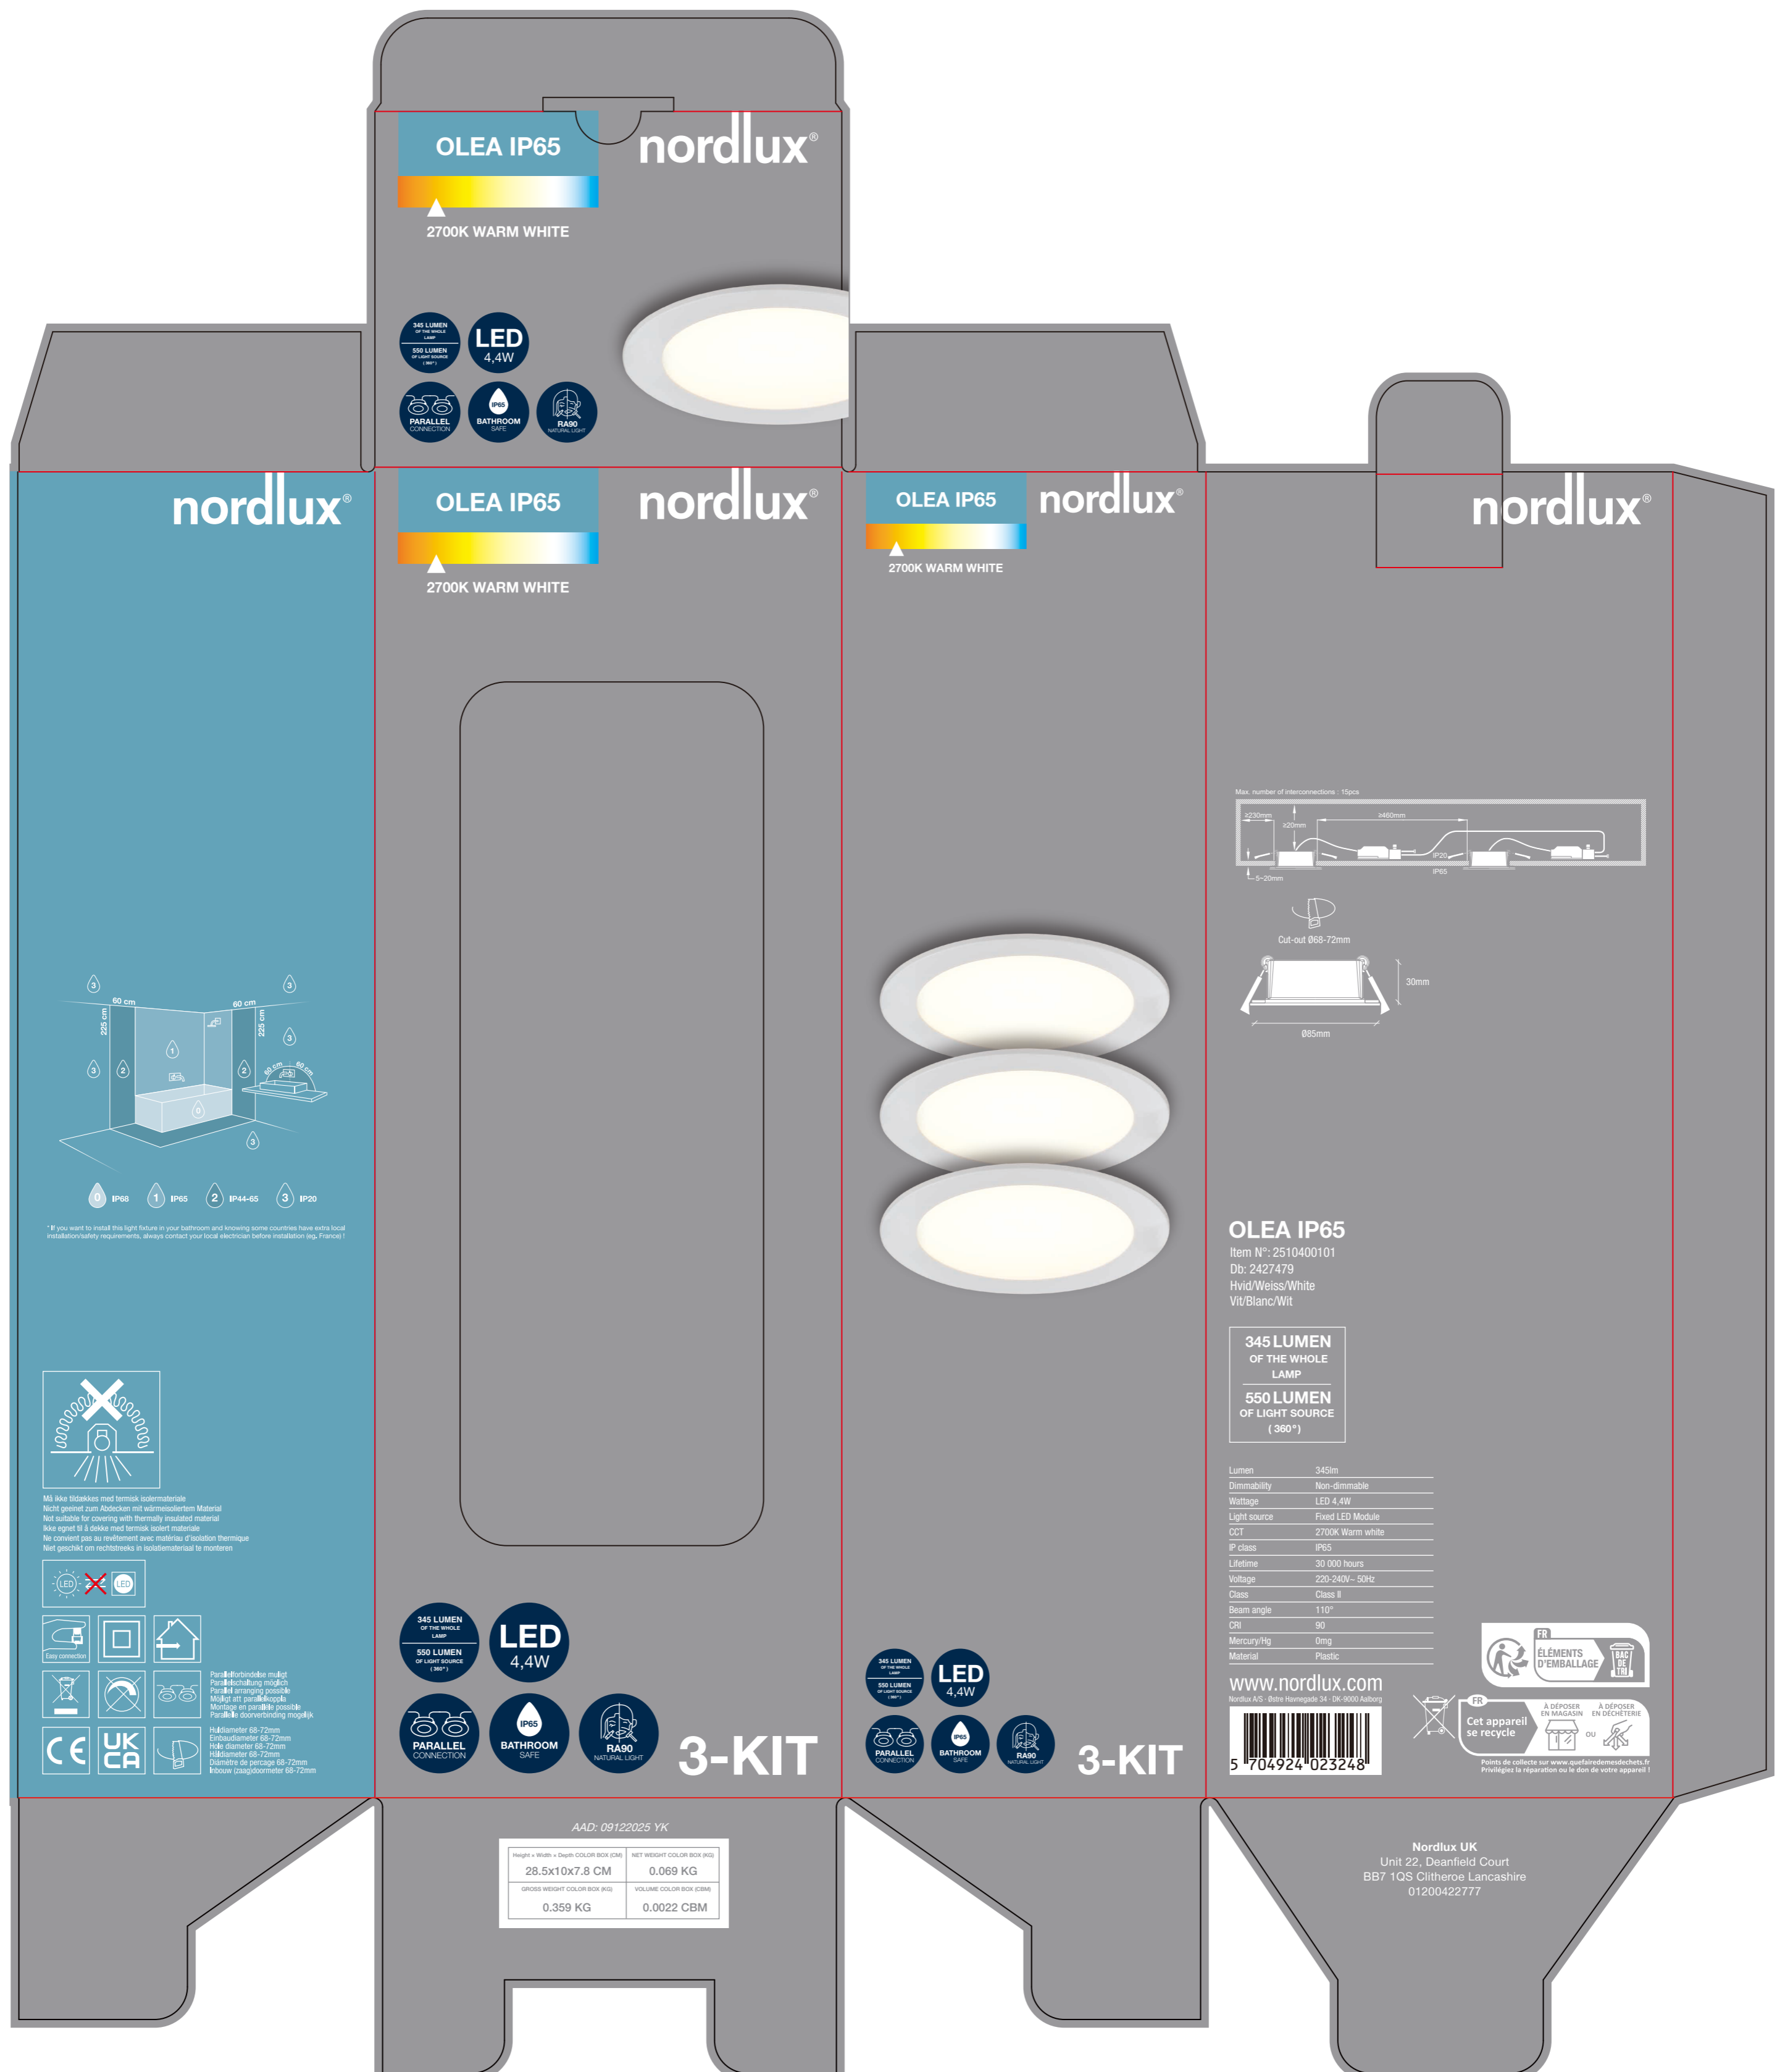

250g灰底白板纸+110g高强E瓦+140g牛卡 100×78×285mm 展开尺寸440×375 开窗65×185_覆亚膜/开窗贴PET片基

Easy connector
Parallel connection possible
Parallel connection possible
Montage en parallèle possible
Parallel connection possible
Hülisdiameter 68-72mm
Einbaudiameter 68-72mm
Hülisdiameter 68-72mm
Hülisdiameter 68-72mm
Diameter de perçage 68-72mm
Hollow (auger) diameter 68-72mm

345 LUMEN OF THE WHOLE LAMP
550 LUMEN OF LIGHT SOURCE (360°)
LED 4,4W
PARALLEL CONNECTION
BATHROOM SAFE
RA90 NATURAL LIGHT

3-KIT

345 LUMEN OF THE WHOLE LAMP
550 LUMEN OF LIGHT SOURCE (360°)
LED 4,4W
PARALLEL CONNECTION
BATHROOM SAFE
RA90 NATURAL LIGHT

3-KIT

OLEA IP65
Item N°: 2510400101
Db: 2427479
Hvid/Weiss/White
Vit/Blanc/Wit

345 LUMEN OF THE WHOLE LAMP
550 LUMEN OF LIGHT SOURCE (360°)

Lumen	345lm
Dimmability	Non-dimmable
Wattage	LED 4,4W
Light source	Fixed LED Module
CCT	2700K Warm white
IP class	IP65
Lifetime	30 000 hours
Voltage	220-240V - 50Hz
Class	Class II
Beam angle	110°
CRI	90
Mercury/Hg	0mg
Material	Plastic

Cet appareil se recycle
A DÉPOSER EN MAGASIN EN DÉPOSER EN DÉCHÈTERIE
Points de collecte sur www.qualiteelectromechanique.fr
Privileguez la réparation ou le don de votre appareil !

AAD: 09122025 YK

Height x Width x Depth COLOR BOX (CM)	NET WEIGHT COLOR BOX (KG)
28.5x10x7.8	0.069
GROSS WEIGHT COLOR BOX (KG)	VOLUME COLOR BOX (CBM)
0.359	0.0022

Nordlux UK
Unit 22, Deanfield Court
BB7 1QS Clitheroe Lancashire
01200422777