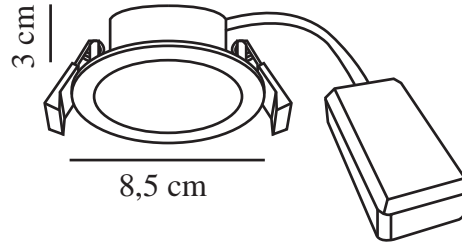

OLEA 3-KIT | DOWNLIGHT | WHITE

2510400101

nordlux®