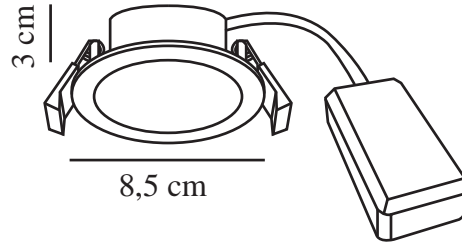

OLEA 3-KIT | DOWNLIGHT | BLACK

2510400103

nordlux®