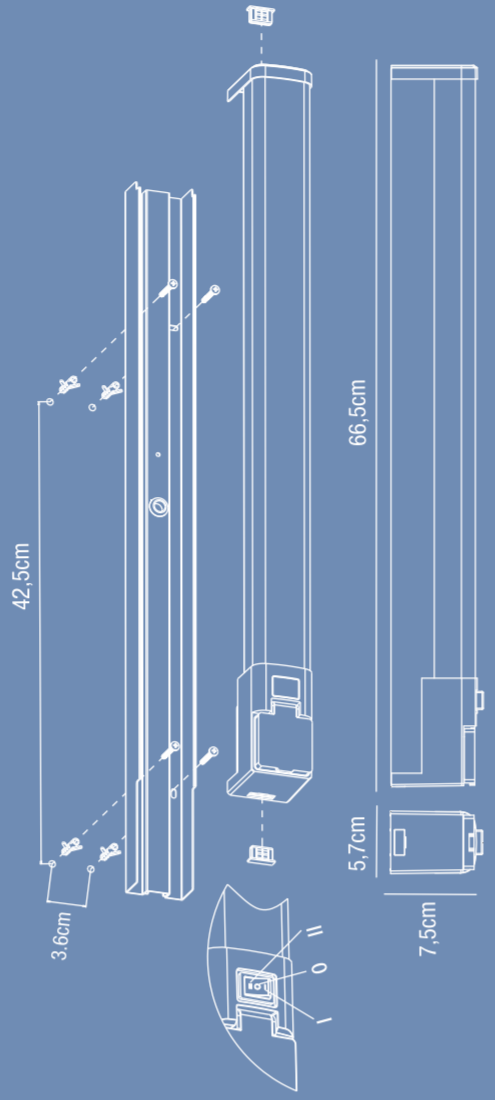

SJAVER IP44

- **IP44** M/P: Moisture Proof, Moisture resistant, Moisture resistant, Moisture resistant
- **MAX 15W**: Max. 15W, Dimmable, Dimmable, Dimmable, Dimmable
- **220-240V -50/60Hz**: 220-240V, 50/60Hz, 220-240V, 50/60Hz
- **FIXED LED**: Fixed LED, Fixed LED, Fixed LED, Fixed LED
- **CE**: CE, CE, CE, CE
- **UK CA**: UK, CA, UK, CA

5 YEAR LED GUARANTEE | **1400 LUMEN (360°)** | **3000 4000 KELVIN** MOODMAKER™ SCENE SELECT

LED 15W | PLEASE NOTE LED MODULE IS FIXED IN LAMP | **30000 HOURS**

RA 90 | |

|

ENERGY LABEL		ENERGY LABEL	
Nordlux 2510451001		Nordlux 2510451001	
A	A	A	A
B	B	B	B
C	C	C	C
D	D	D	D
E	E	E	E
F	F	F	F
G	G	G	G
15 kWh/1000h	15 kWh/1000h	15 kWh/1000h	15 kWh/1000h

www.nordlux.com
Nordlux A/S · Billes Havnsgade 34 · DK-5000 Odense
5704924023903

A4D - 43062024 ML	
Nordlux UK	
Unit 22, Spectrafield Court	
BB7 1GS Clingrove Lancashire	
01204 422777	
POWER WEIGHT COLOUR BODY DIMS	NET WEIGHT COLOUR BODY DIMS
67.5x6.3x8.5	0.121
UNITS WEIGHT COLOUR BODY DIMS	VOLUME COLOUR BODY DIMS
0.912	0.004

DSB-3526-1(DSM-622) CM/K P062C 85163175MM DS 21.08.30

- **5 YEAR LED GUARANTEE**
- **IP44** BATHROOM SAFE
- **RA90** MOODMAKER™ SCENE SELECT
- **3000 4000 KELVIN** MOODMAKER™ SCENE SELECT
- **15W LED** 1400 Lumen (360°)
- **EXTERNAL WIRING POSSIBLE**

- **5 YEAR LED GUARANTEE**
- **IP44** BATHROOM SAFE
- **RA90** MOODMAKER™ SCENE SELECT
- **3000 4000 KELVIN** MOODMAKER™ SCENE SELECT
- **15W LED** 1400 Lumen (360°)
- **EXTERNAL WIRING POSSIBLE**

F
BATHE IN LIGHT
SJAVER IP44

F
BATHE IN LIGHT
SJAVER IP44

F
BATHE IN LIGHT
SJAVER IP44