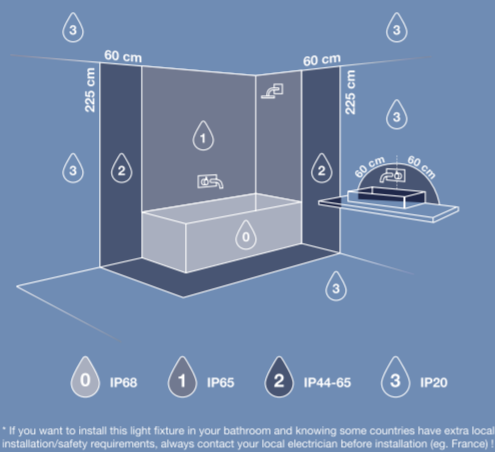

SJAVER IP44

- **IP44** M/P: Moisture Proof, Moisture resistant, Moisture resistant, Moisture resistant
- **MAX 15W**: Max. 15W, Dimmable, Dimmable, Dimmable, Dimmable
- **220-240V -50/60Hz**: 220-240V, 50/60Hz, 220-240V, 50/60Hz
- **FIXED LED**: Fixed LED, Fixed LED, Fixed LED, Fixed LED
- **CE**: CE, CE, CE, CE
- **UK CA**: UK, CA, UK, CA

5 YEAR LED GUARANTEE | **1400 LUMEN (360°)** | **3000 4000 KELVIN** MOODMAKER™ SCENE SELECT

LED 15W | PLEASE NOTE LED MODULE IS FIXED IN LAMP | **30000 HOURS**

RA 90 | |

|

ENERGY LABEL		ENERGY LABEL	
Nordlux 2510451001		Nordlux 2510451001	
A	A	A	A
B	B	B	B
C	C	C	C
D	D	D	D
E	E	E	E
F	F	F	F
G	G	G	G
15 kWh/1000h	15 kWh/1000h	15 kWh/1000h	15 kWh/1000h

www.nordlux.com
Nordlux A/S · Billes Havnsgade 34 · DK-5000 Odense
5704924023903

A4D - 43062024 ML	
Nordlux UK	
Unit 22, Spectrafield Court	
BB7 1GS Clingrove Lancashire	
01204 422777	
POWER WEIGHT COLOUR BODY DIMS	NET WEIGHT COLOUR BODY DIMS
67.5x6.3x8.5	0.121
UNITS WEIGHT COLOUR BODY DIMS	VOLUME COLOUR BODY DIMS
0.912	0.004

DSB-3526-1(DSM-622) CM/K P062C 85163175MM DS 21.08.30

- **5 YEAR LED GUARANTEE**
- **IP44** BATHROOM SAFE
- **RA90** MOODMAKER™ SCENE SELECT
- **3000 4000 KELVIN** MOODMAKER™ SCENE SELECT
- **15W LED** 1400 Lumen (360°)
- **EXTERNAL WIRING POSSIBLE**

- **5 YEAR LED GUARANTEE**
- **IP44** BATHROOM SAFE
- **RA90** MOODMAKER™ SCENE SELECT
- **3000 4000 KELVIN** MOODMAKER™ SCENE SELECT
- **15W LED** 1400 Lumen (360°)
- **EXTERNAL WIRING POSSIBLE**

F
BATHE IN LIGHT
SJAVER IP44

F
BATHE IN LIGHT
SJAVER IP44

F
BATHE IN LIGHT
SJAVER IP44