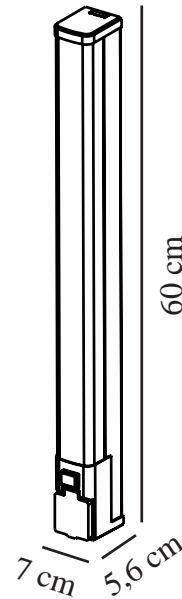

SJAVER | WALL LIGHT | WHITE

2510451001

nordlux®

Voltage (V): 230 Volt
IP degree: IP44
Class (Class 1, Class 2, Class 3):
Class 1 (Earth contact)
Socket type: LED Module
Switch placement: On the fixture

Primary material: Plastic
Secondary material: Aluminium
Colour of the cable: White
Length of the cable (cm): 30
Surface material of the cable:
Plastic
Is the cable replaceable: False
Colour: White

Height (cm): 7.5
Width (cm): 5.7
Length (cm): 66.5
EAN: 5704924023903
TUN: 2425127
Item Number: 2510451001
Pcs Per Master Carton: 3

Sales Box Height (cm): 67.5
Sales Box Width (cm): 8.5
Sales Box Depth (cm): 6.3
Sales Box Volume m³: 0.0036
Product net weight (kg): 0.7165

Brightness of light (Lumen): 1350
Colour temperature (Kelvin):
3000/4000
Ra-value : 90
Lifetime (hours): 30000
Beam angle (°) : 120
Candela (cd) (for directional
lamp only): 0
Energy class: F
Actual watt (W): 15

- Moodmaker™ dimming (3000/4000 kelvin) on the fixture • Suitable for the bathroom (IP44)
- 30 000 hours lifetime
- Power outlet on fixture • 5-year LED guarantee

Sjaver is a rectangular LED light with adjustable colour temperature using a switch on the light fixture. The high IP rating (IP44) makes it ideal to place next to the bathroom mirror. The built-in power outlet on the fixture makes it easy to connect a shaver, hairdryer or similar device.