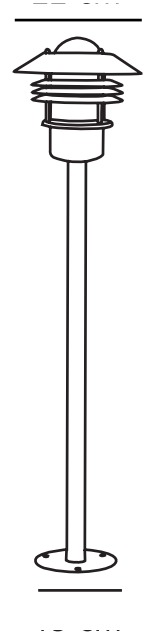

# VEJERS | GARDEN LIGHT | BLACK

25118003

nordlux®

Voltage (V): 230 Volt  
IP degree: IP54  
Maximum bulb wattage (W): 60W  
Class (Class 1, Class 2, Class 3):  
Class 2 (Double isolated)  
Socket type: E27  
Parallel connection: True

Height (cm): 92  
Width (cm): 22  
Tube Diameter (cm): 3.5  
Shade Diameter (cm): 22  
Outdoor base dimension (cm): 15  
Length (cm): 22

Pcs Per Master Carton: 3  
Sales Box Height (cm): 82  
Sales Box Width(cm): 22  
Sales Box Depth (cm): 24  
Sales Box Volume m<sup>3</sup> : 0.0433  
Product net weight (kg): 1.982

Primary material: Metal  
Secondary material: Glass  
Colour of the glass: Clear  
Suitable for Seaside: False  
Colour: Black

EAN: 5701581032071  
TUN: 5255787  
Item Number: 25118003

• Built-in parallel connection • Can be mounted on Nordlux base unit

A classic light fixture from Nordlux, suitable for mounting in the driveway, at the entrance, on the terrace, or on the patio. An elegant garden light, whose simple and classic design makes it very useful. The light can be placed next to the mailbox or along walkways.