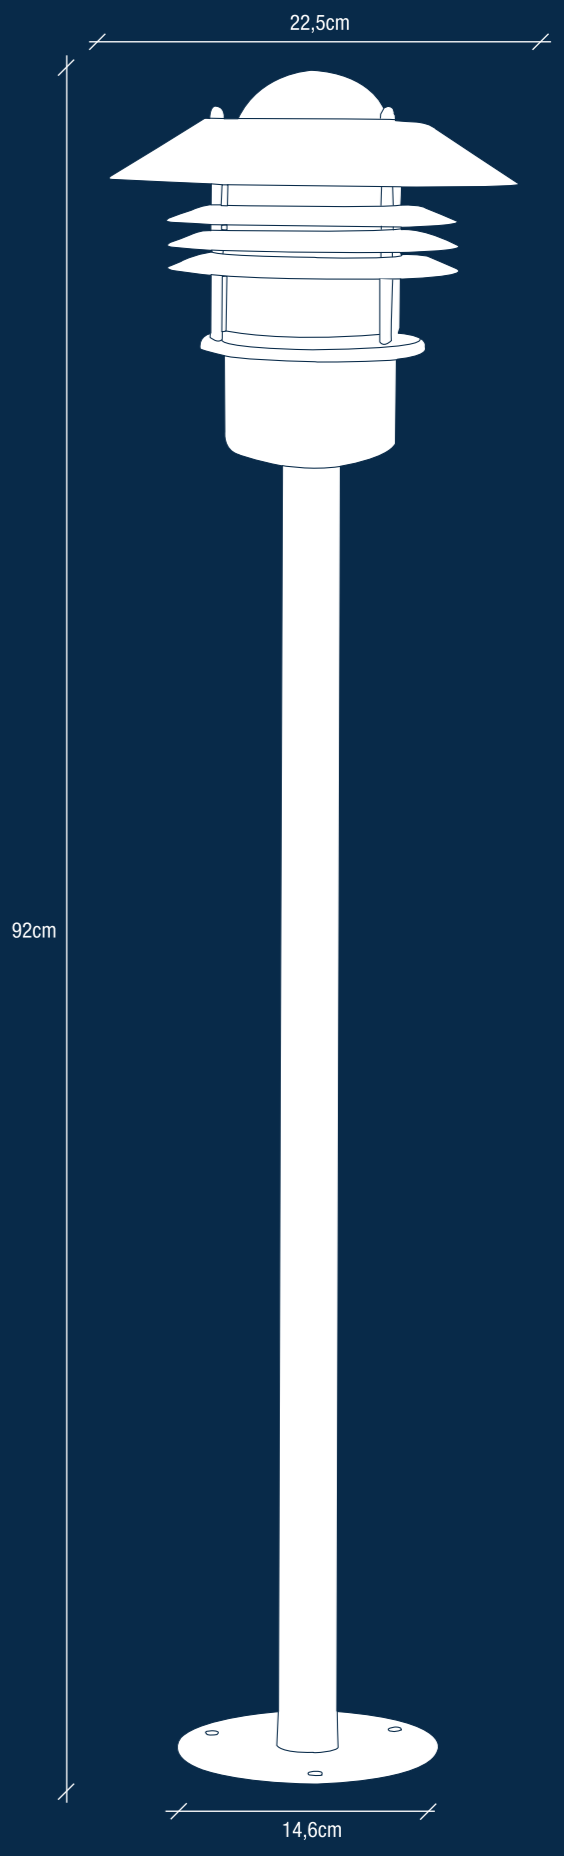

15
YEARS
GUARANTEE

BULB
NOT
INCLUDED

DESIGNED FOR
OUTDOOR USE

VEJERS

nordlux®

DESIGNED FOR
OUTDOOR USE

nordlux®