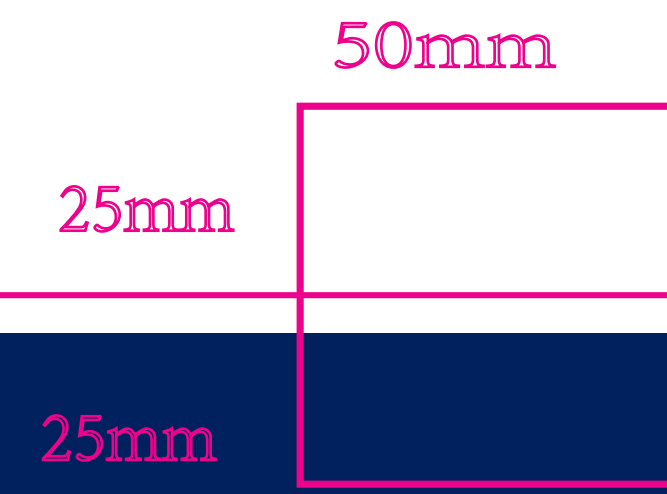

PANTONE 2767 C

240x235x820mm

ADD: 24122025 NS

Height x Width x Depth COLOR BOX (CM)	NET WEIGHT COLOR BOX (KG)
82x235x235	3.57
GROSS WEIGHT COLOR BOX (KG)	VOLUME COLOR BOX (CBM)
2.8	0.04