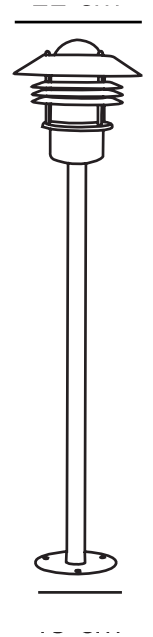

# VEJERS | GARDEN LIGHT | STAINLESS STEEL

25118034

nordlux®

Voltage (V): 230 Volt  
IP degree: IP54  
Maximum bulb wattage (W): 60W  
Class (Class 1, Class 2, Class 3):  
Class 2 (Double isolated)  
Socket type: E27  
Parallel connection: True

Height (cm): 100  
Width (cm): 22  
Tube Diameter (cm): 3.5  
Shade Diameter (cm): 22  
Outdoor base dimension (cm):  
13.5  
Length (cm): 22

Pcs Per Master Carton: 3  
Sales Box Height (cm): 101  
Sales Box Width(cm): 23  
Sales Box Depth (cm): 23  
Sales Box Volume m<sup>3</sup> : 0.0534  
Product net weight (kg): 2.2

Primary material: Stainless steel  
Secondary material: Glass  
Colour of the glass: Clear  
Suitable for Seaside: False  
Colour: Stainless steel

EAN: 5701581052079  
TUN: 5268523  
Item Number: 25118034

- Built-in parallel connection
- Can be mounted on Nordlux base unit

A classic light fixture from Nordlux, suitable for mounting in the driveway, at the entrance, on the terrace, or on the patio. An elegant garden light, whose simple and classic design makes it very useful. The light can be placed next to the mailbox or along walkways.