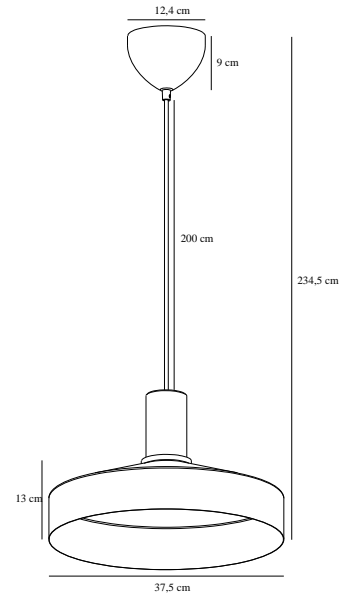

ELVAS MARBLE | PENDANT | BEIGE

2512013009

nordlux®

Voltage (V): 220-240 Volt
IP degree: IP20
Maximum bulb wattage (W): 60W
Class (Class 1, Class 2, Class 3):
Class 2 (Double isolated)
Socket type: E27
Parallel connection: False

Height (cm): 13
Shade Diameter (cm): 37.5
Length (cm): 37.5
EAN: 5704924024238
TUN: 2439865
Item Number: 2512013009
Pcs Per Master Carton: 2

Sales Box Height (cm): 41.5
Sales Box Width(cm): 42
Sales Box Depth (cm): 19
Sales Box Volume m³ : 0.0331
Product net weight (kg): 2.23

Primary material: Metal
Secondary material: Marble
Colour of the cable: White
Length of the cable (cm): 200
Surface material of the cable:
Textile
Is the cable replaceable: False
Colour: Beige

• Elegant mix of metal and marble • Modern and minimalistic design