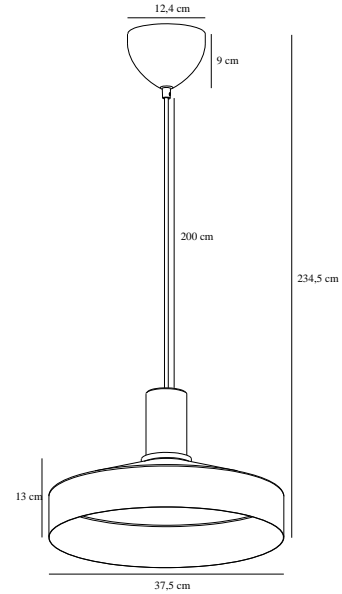

ELVAS MARBLE | PENDANT | LIGHT BROWN

2512013018

nordlux®

Voltage (V): 220-240 Volt
IP degree: IP20
Maximum bulb wattage (W): 60W
Class (Class 1, Class 2, Class 3):
Class 2 (Double isolated)
Socket type: E27
Parallel connection: False

Height (cm): 13
Shade Diameter (cm): 37.5
Length (cm): 37.5
EAN: 5704924024245
TUN: 2439866
Item Number: 2512013018
Pcs Per Master Carton: 2

Sales Box Height (cm): 41.5
Sales Box Width(cm): 42
Sales Box Depth (cm): 19
Sales Box Volume m³ : 0.0331
Product net weight (kg): 2.23

Primary material: Metal
Secondary material: Marble
Colour of the cable: Black
Length of the cable (cm): 200
Surface material of the cable:
Textile
Is the cable replaceable: False
Colour: Light brown

• **Elegant mix of metal and marble** • **Modern and minimalistic design**