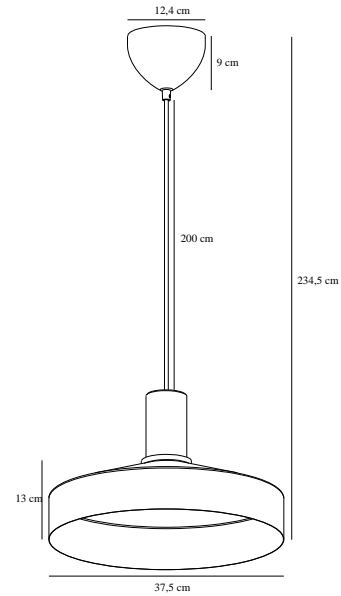

ELVAS CORK | PENDANT | DUSTY GREEN

2512033023

nordlux®

Voltage (V): 220-240 Volt
IP degree: IP20
Maximum bulb wattage (W): 60W
Class (Class 1, Class 2, Class 3):
Class 2 (Double isolated)
Socket type: E27
Parallel connection: False

Primary material: Metal
Secondary material: Wood
Colour of the cable: Black
Length of the cable (cm): 200
Surface material of the cable:
Textile
Is the cable replaceable: False
Colour: Dusty green

Height (cm): 13
Shade Diameter (cm): 37.5
Length (cm): 37.5
EAN: 5704924024252
TUN: 2439868
Item Number: 2512033023
Pcs Per Master Carton: 2

Sales Box Height (cm): 41.5
Sales Box Width(cm): 42
Sales Box Depth (cm): 19
Sales Box Volume m³ : 0.0331
Product net weight (kg): 1.55

• **Elegant mix of metal and cork** • **Modern and minimalistic design**