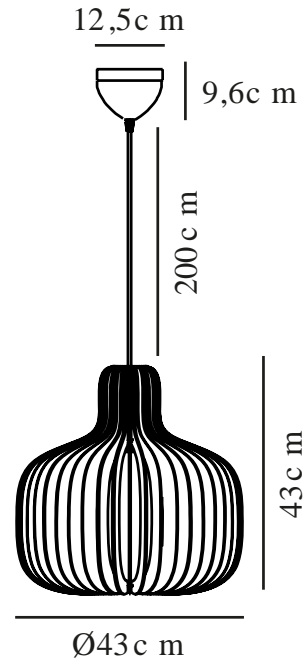

# HAZO 43 | PENDANT | BLACK

2512053003

nordlux®

Voltage (V): 220-240 Volt  
IP degree: IP20  
Maximum bulb wattage (W): 60W  
Class (Class 1, Class 2, Class 3):  
Class 2 (Double isolated)  
Socket type: E27  
Parallel connection: False

Height (cm): 43  
Shade Diameter (cm): 43  
Length (cm): 43  
EAN: 5704924024269  
TUN: 2439869  
Item Number: 2512053003  
Pcs Per Master Carton: 3

Sales Box Height (cm): 45  
Sales Box Width (cm): 20.5  
Sales Box Depth (cm): 15  
Sales Box Volume m<sup>3</sup>: 0.0138  
Product net weight (kg): 2.334

Primary material: Wood  
Secondary material: Metal  
Colour of the cable: Black  
Length of the cable (cm): 200  
Surface material of the cable:  
Textile  
Is the cable replaceable: False  
Colour: Black

- Natural and soft design
- The wooden structure creates beautiful light and shadow play
- Flat-packed and easy to assemble

Hazo is an open pendant light, where the wooden structure invites nature inside and creates a beautiful interplay of light and shadow. The airy design lets the light spread into the room in the most beautiful way. Create your own design expression by adding a decorative bulb.