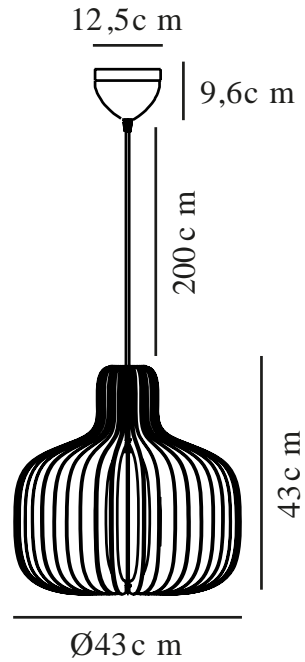

HAZO 43 | PENDANT | NATURE

2512053014

nordlux®

Voltage (V): 220-240 Volt
IP degree: IP20
Maximum bulb wattage (W): 60W
Class (Class 1, Class 2, Class 3):
Class 2 (Double isolated)
Socket type: E27
Parallel connection: False

Height (cm): 43
Shade Diameter (cm): 43
Length (cm): 43
EAN: 5704924024276
TUN: 2439870
Item Number: 2512053014
Pcs Per Master Carton: 3

Sales Box Height (cm): 45
Sales Box Width(cm): 20.5
Sales Box Depth (cm): 15
Sales Box Volume m³: 0.0138
Product net weight (kg): 2.334

Primary material: Wood
Secondary material: Metal
Colour of the cable: White
Length of the cable (cm): 200
Surface material of the cable:
Textile
Is the cable replaceable: False
Colour: Nature

- Natural and soft design
- The wooden structure creates beautiful light and shadow play
- Flat-packed and easy to assemble