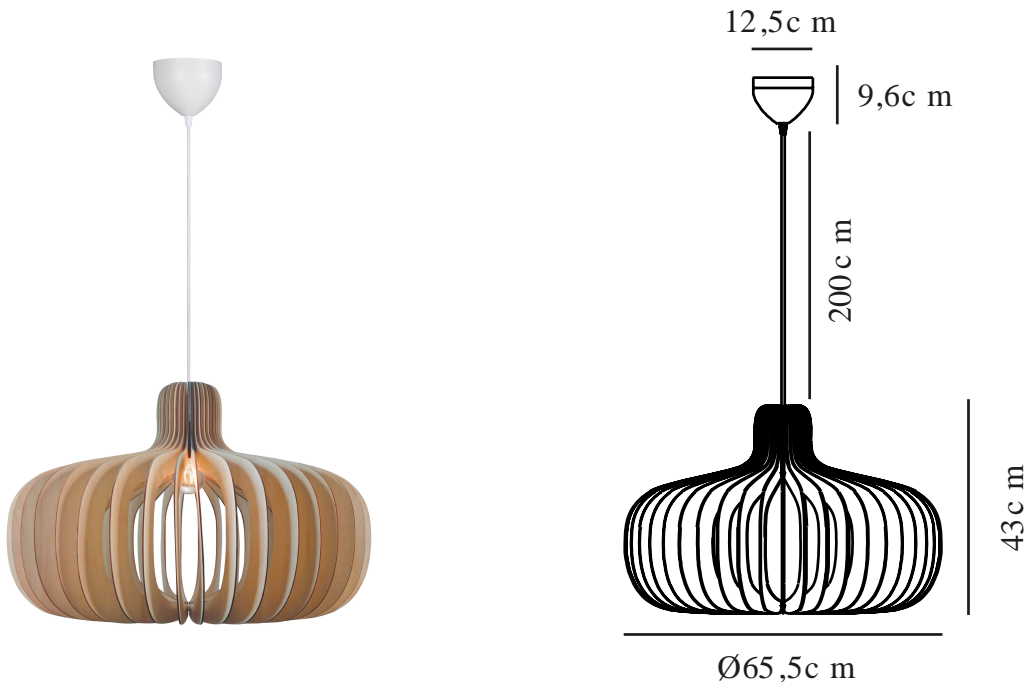

HAZO 65 | PENDANT | NATURE

2512073014

nordlux®

Voltage (V): 220-240 Volt
IP degree: IP20
Maximum bulb wattage (W): 60W
Class (Class 1, Class 2, Class 3):
Class 2 (Double isolated)
Socket type: E27
Parallel connection: False

Height (cm): 33
Shade Diameter (cm): 65.5
Length (cm): 65.5
EAN: 5704924024290
TUN: 2439872
Item Number: 2512073014
Pcs Per Master Carton: 3

Sales Box Height (cm): 45
Sales Box Width (cm): 32
Sales Box Depth (cm): 15
Sales Box Volume m³: 0.0216
Product net weight (kg): 2.955

Primary material: Wood
Secondary material: Plastic
Colour of the cable: White
Length of the cable (cm): 200
Surface material of the cable:
Textile
Is the cable replaceable: False
Colour: Nature

- Natural and soft design
- The wooden structure creates beautiful light and shadow play
- Flat-packed and easy to assemble

Hazo is an open pendant light, where the wooden structure invites nature inside and creates a beautiful interplay of light and shadow. The airy design lets the light spread into the room in the most beautiful way. Create your own design expression by adding a decorative bulb.