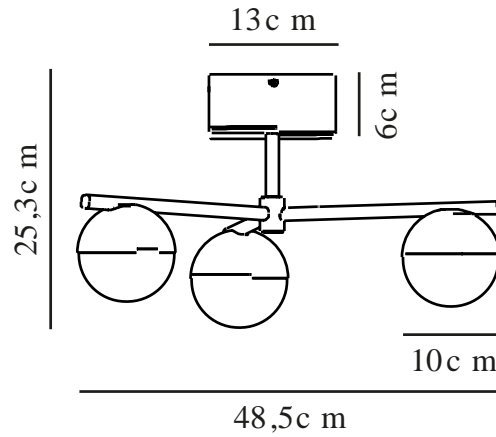

# CONTINA | CEILING LIGHT | BLACK

2512096003

nordlux®

Voltage (V): 220-240 Volt  
IP degree: IP20  
Maximum bulb wattage (W): 3x5W  
Class (Class 1, Class 2, Class 3):  
Class 2 (Double isolated)  
Socket type: G9  
Parallel connection: False

Height (cm): 25.3  
Shade Diameter (cm): 10  
Shade Height (cm): 5  
Length (cm): 48.5  
EAN: 5704924024306  
TUN: 2439873  
Item Number: 2512096003

Pcs Per Master Carton: 3  
Sales Box Height (cm): 45  
Sales Box Width(cm): 23  
Sales Box Depth (cm): 17  
Sales Box Volume m<sup>3</sup> : 0.0176  
Product net weight (kg): 1.25

Primary material: Metal  
Secondary material: Glass  
Colour: Black

- Contemporary Art Deco style • Opal white mouth-blown glass
- Three lamp heads emit a practical light

Contina has an elegant and modern design – the lightweight frame complements a spherical opal white glass dome that conceals the light source and spreads a soft, glare-free light into the room. With its slim design, the ceiling light will not obstruct your view or take up any unnecessary space in the room, and therefore it is perfect for a corridor, hallway or bedroom.