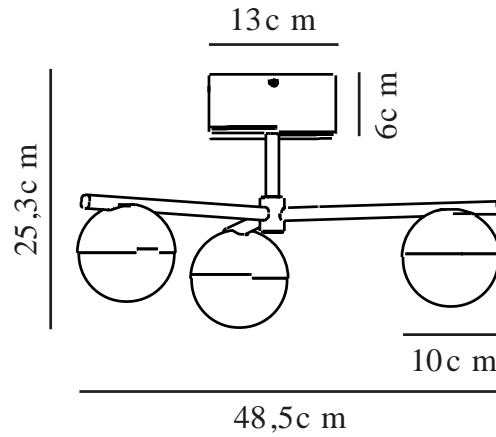

# CONTINA | CEILING LIGHT | BRUSHED BRASS

2512096035

nordlux®

Voltage (V): 220-240 Volt  
IP degree: IP20  
Maximum bulb wattage (W): 3x5W  
Class (Class 1, Class 2, Class 3):  
Class 2 (Double isolated)  
Socket type: G9  
Parallel connection: False

Height (cm): 25.3  
Shade Diameter (cm): 10  
Shade Height (cm): 5  
Length (cm): 48.5  
EAN: 5704924024313  
TUN: 2439874  
Item Number: 2512096035

Pcs Per Master Carton: 3  
Sales Box Height (cm): 45  
Sales Box Width(cm): 23  
Sales Box Depth (cm): 17  
Sales Box Volume m<sup>3</sup> : 0.0176  
Product net weight (kg): 1.25

Primary material: Metal  
Secondary material: Glass  
Colour: Brushed brass

- Contemporary Art Deco style
- Opal white mouth-blown glass
- Three lamp heads emit a practical light

Contina has an elegant and modern design – the lightweight frame complements a spherical opal white glass dome that conceals the light source and spreads a soft, glare-free light into the room. With its slim design, the ceiling light will not obstruct your view or take up any unnecessary space in the room, and therefore it is perfect for a corridor, hallway or bedroom.