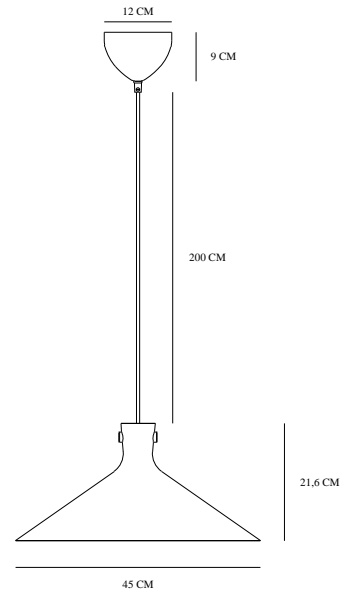

DORINA | PENDANT | BLACK

2512143003

nordlux®

Voltage (V): 220-240 Volt
IP degree: IP20
Maximum bulb wattage (W): 60W
Class (Class 1, Class 2, Class 3):
Class 2 (Double isolated)
Socket type: E27
Parallel connection: False

Height (cm): 21.6
Shade Diameter (cm): 45
Length (cm): 45
EAN: 5704924024337
TUN: 2439877
Item Number: 2512143003
Pcs Per Master Carton: 2

Sales Box Height (cm): 48
Sales Box Width(cm): 48
Sales Box Depth (cm): 25
Sales Box Volume m³ : 0.0576
Product net weight (kg): 1.37

Primary material: Metal
Secondary material: Wood
Colour of the cable: Black
Length of the cable (cm): 200
Surface material of the cable:
Textile
Is the cable replaceable: False
Colour: Black

• Timeless, Scandinavian design • Elegant mix of wood and metal