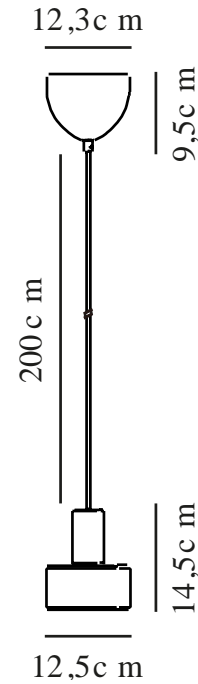

MATIS | PENDANT | WHITE

2512183001

nordlux®

Voltage (V): 220-240 Volt
IP degree: IP20
Maximum bulb wattage (W): 40W
Class (Class 1, Class 2, Class 3):
Class 2 (Double isolated)
Socket type: E27
Parallel connection: False

Height (cm): 14.5
Shade Diameter (cm): 12.5
Length (cm): 12.5
EAN: 5704924024344
TUN: 2439878
Item Number: 2512183001
Pcs Per Master Carton: 3

Sales Box Height (cm): 20
Sales Box Width (cm): 13.5
Sales Box Depth (cm): 13.5
Sales Box Volume m³: 0.0036
Product net weight (kg): 0.37

Primary material: Metal
Secondary material: Plastic
Colour of the cable: White
Length of the cable (cm): 200
Surface material of the cable:
Plastic
Is the cable replaceable: False
Colour: White

- Minimalist design
- Light also shines through the top of the shade