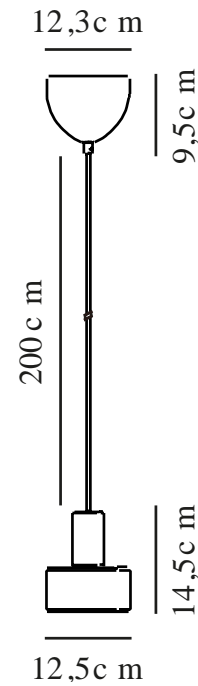

MATIS | PENDANT | BLACK

2512183003

nordlux®

Voltage (V): 220-240 Volt
IP degree: IP20
Maximum bulb wattage (W): 40W
Class (Class 1, Class 2, Class 3):
Class 2 (Double isolated)
Socket type: E27
Parallel connection: False

Height (cm): 14.5
Shade Diameter (cm): 12.5
Length (cm): 21.8
EAN: 5704924024351
TUN: 2439879
Item Number: 2512183003
Pcs Per Master Carton: 3

Sales Box Height (cm): 20
Sales Box Width(cm): 13.5
Sales Box Depth (cm): 13.5
Sales Box Volume m³ : 0.0036
Product net weight (kg): 0.37

Primary material: Metal
Secondary material: Plastic
Colour of the cable: Black
Length of the cable (cm): 200
Surface material of the cable:
Plastic
Is the cable replaceable: False
Colour: Black

- Minimalist design
- Light also shines through the top of the shade