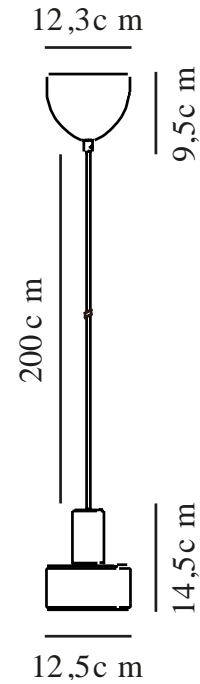

# MATIS | PENDANT | LIGHT BROWN

2512183018

nordlux®

Voltage (V): 220-240 Volt  
IP degree: IP20  
Maximum bulb wattage (W): 40W  
Class (Class 1, Class 2, Class 3):  
Class 2 (Double isolated)  
Socket type: E27  
Parallel connection: False

Height (cm): 14.5  
Shade Diameter (cm): 12.5  
Length (cm): 21.8  
EAN: 5704924024368  
TUN: 2439880  
Item Number: 2512183018  
Pcs Per Master Carton: 3

Sales Box Height (cm): 20  
Sales Box Width(cm): 13.5  
Sales Box Depth (cm): 13.5  
Sales Box Volume m<sup>3</sup> : 0.0036  
Product net weight (kg): 0.37

Primary material: Metal  
Secondary material: Plastic  
Colour of the cable: Black  
Length of the cable (cm): 200  
Surface material of the cable:  
Plastic  
Is the cable replaceable: False  
Colour: Light brown