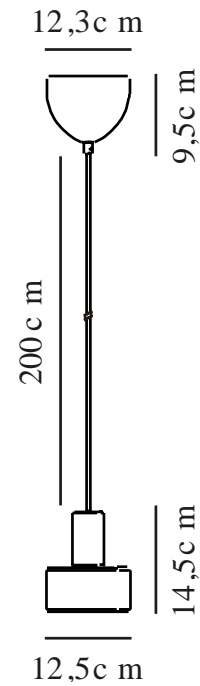

# MATIS | PENDANT | DUSTY GREEN

2512183023

nordlux®

Voltage (V): 220-240 Volt  
IP degree: IP20  
Maximum bulb wattage (W): 40W  
Class (Class 1, Class 2, Class 3):  
Class 2 (Double isolated)  
Socket type: E27  
Parallel connection: False

Height (cm): 14.5  
Shade Diameter (cm): 12.5  
Length (cm): 21.8  
EAN: 5704924024375  
TUN: 2439881  
Item Number: 2512183023  
Pcs Per Master Carton: 3

Sales Box Height (cm): 20  
Sales Box Width(cm): 13.5  
Sales Box Depth (cm): 13.5  
Sales Box Volume m<sup>3</sup> : 0.0036  
Product net weight (kg): 0.37

Primary material: Metal  
Secondary material: Plastic  
Colour of the cable: Black  
Length of the cable (cm): 200  
Surface material of the cable:  
Plastic  
Is the cable replaceable: False  
Colour: Dusty green