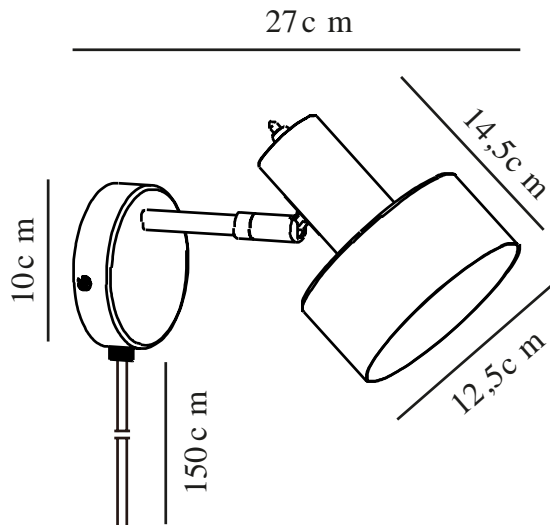

MATIS | WALL LIGHT | WHITE

2512201001

nordlux®

Voltage (V): 220-240 Volt
IP degree: IP20
Maximum bulb wattage (W): 15W
Class (Class 1, Class 2, Class 3):
Class 2 (Double isolated)
Socket type: E27
Switch placement: On the fixture
Parallel connection: False

Primary material: Metal
Secondary material: Plastic
Colour of the cable: White
Length of the cable (cm): 150
Surface material of the cable:
Plastic
Is the cable replaceable: True
Colour: White

Height (cm): 17
Shade Diameter (cm): 12.5
Length (cm): 27
Tilt Angle (°): 90
Turning Angle (°): 320

EAN: 5704924024382
TUN: 2439882
Item Number: 2512201001
Pcs Per Master Carton: 3

Sales Box Height (cm): 24
Sales Box Width(cm): 17
Sales Box Depth (cm): 14
Sales Box Volume m³ : 0.0057
Product net weight (kg): 0.43

- Minimalist design
- Adjustable lamp head for a directional light
- Light also shines through the top of the shade

Matis has a minimalistic design that fits perfectly into most interior decor. The small holes on top of the shade create a beautiful light effect. The flexible shade can be adjusted to create the perfect light for reading, working or just a cosy background ambience.