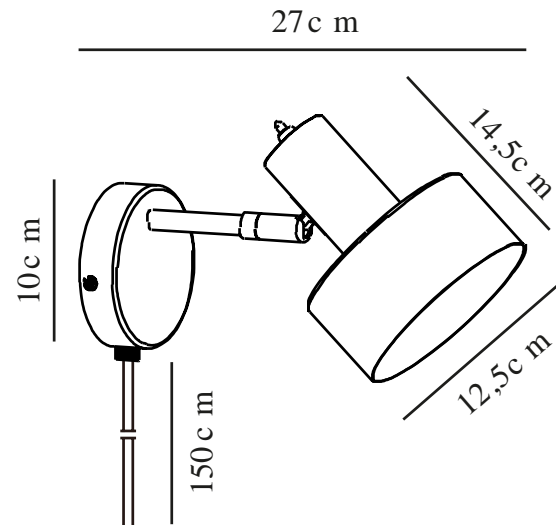

# MATIS | WALL LIGHT | BLACK

2512201003

nordlux®

Voltage (V): 220-240 Volt  
IP degree: IP20  
Maximum bulb wattage (W): 15W  
Class (Class 1, Class 2, Class 3):  
Class 2 (Double isolated)  
Socket type: E27  
Switch placement: On the fixture  
Parallel connection: False

Primary material: Metal  
Secondary material: Plastic  
Colour of the cable: Black  
Length of the cable (cm): 150  
Surface material of the cable:  
Plastic  
Is the cable replaceable: True  
Colour: Black

Height (cm): 17  
Shade Diameter (cm): 12.5  
Length (cm): 27  
Tilt Angle (°): 90  
Turning Angle (°): 320

EAN: 5704924024399  
TUN: 2439883  
Item Number: 2512201003  
Pcs Per Master Carton: 3

Sales Box Height (cm): 24  
Sales Box Width(cm): 17  
Sales Box Depth (cm): 14  
Sales Box Volume m<sup>3</sup>: 0.0057  
Product net weight (kg): 0.43

- Minimalist design
- Adjustable lamp head for a directional light
- Light also shines through the top of the shade

Matis has a minimalistic design that fits perfectly into most interior decor. The small holes on top of the shade create a beautiful light effect. The flexible shade can be adjusted to create the perfect light for reading, working or just a cosy background ambience.