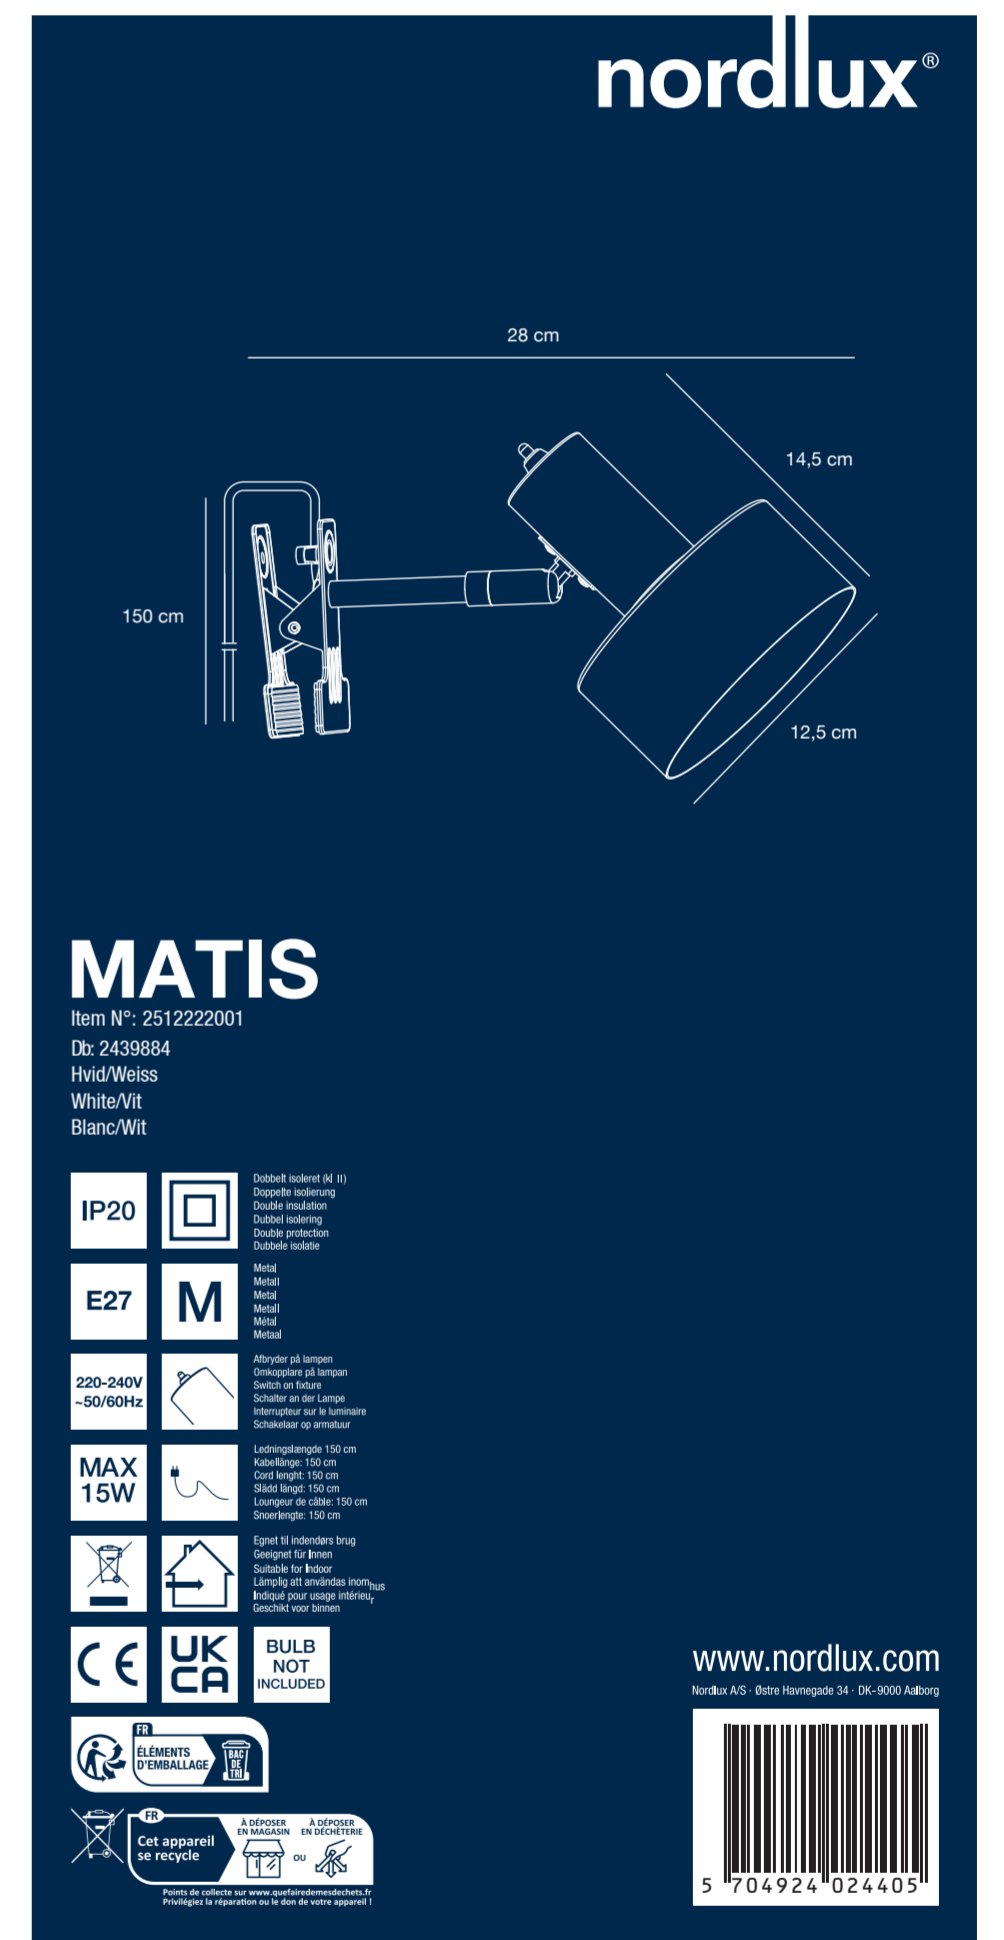

135mm

135mm

135mm

135mm

135mm

265mm

AAD: 22102024 EL

Nordlux UK
Unit 22, Deanfield Court
BB7 1QS, Clitheroe Lancashire
01200422777