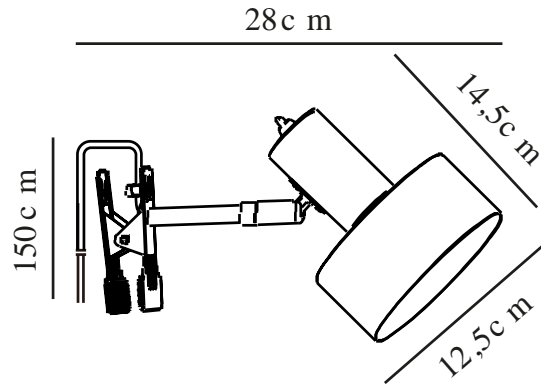

# MATIS | CLAMP LAMP | WHITE

2512222001

nordlux®

Voltage (V): 220-240 Volt  
IP degree: IP20  
Maximum bulb wattage (W): 15W  
Class (Class 1, Class 2, Class 3):  
Class 2 (Double isolated)  
Socket type: E27  
Switch placement: On the fixture  
Parallel connection: False

Primary material: Metal  
Secondary material: Plastic  
Colour of the cable: White  
Length of the cable (cm): 150  
Surface material of the cable:  
Plastic  
Is the cable replaceable: False  
Colour: White

Height (cm): 16  
Shade Diameter (cm): 12.5  
Shade Height (cm): 14.5  
Length (cm): 28  
Tilt Angle (°): 90  
Turning Angle (°): 320

EAN: 5704924024405  
TUN: 2439884  
Item Number: 2512222001  
Pcs Per Master Carton: 3

Sales Box Height (cm): 21.5  
Sales Box Width (cm): 21  
Sales Box Depth (cm): 13.5  
Sales Box Volume m<sup>3</sup>: 0.0061  
Product net weight (kg): 0.49

- Minimalist design
- Adjustable lamp head for a directional light
- Light also shines through the top of the shade