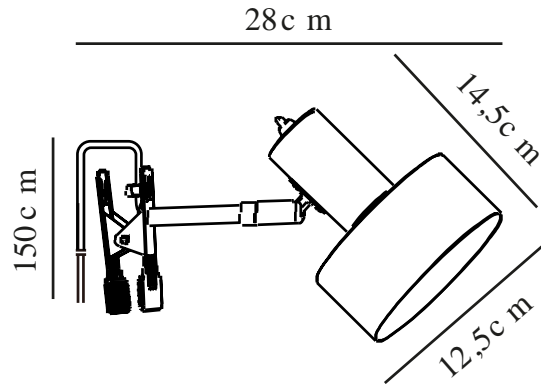

MATIS | CLAMP LAMP | BLACK

2512222003

nordlux®

Voltage (V): 220-240 Volt
IP degree: IP20
Maximum bulb wattage (W): 15W
Class (Class 1, Class 2, Class 3):
Class 2 (Double isolated)
Socket type: E27
Switch placement: On the fixture
Parallel connection: False

Primary material: Metal
Secondary material: Plastic
Colour of the cable: Black
Length of the cable (cm): 150
Surface material of the cable:
Plastic
Is the cable replaceable: False
Colour: Black

Height (cm): 16
Shade Diameter (cm): 12.5
Shade Height (cm): 14.5
Length (cm): 28
Tilt Angle (°): 90
Turning Angle (°): 320

EAN: 5704924024412
TUN: 2439885
Item Number: 2512222003
Pcs Per Master Carton: 3

Sales Box Height (cm): 21.5
Sales Box Width (cm): 21
Sales Box Depth (cm): 13.5
Sales Box Volume m³: 0.0061
Product net weight (kg): 0.49

- Minimalist design
- Adjustable lamp head for a directional light
- Light also shines through the top of the shade

Matis has a minimalistic design that fits perfectly into most interior decor. The small holes on top of the shade create a beautiful light effect. The flexible shade can be adjusted to create the perfect light for reading, working or just a cosy background ambience.