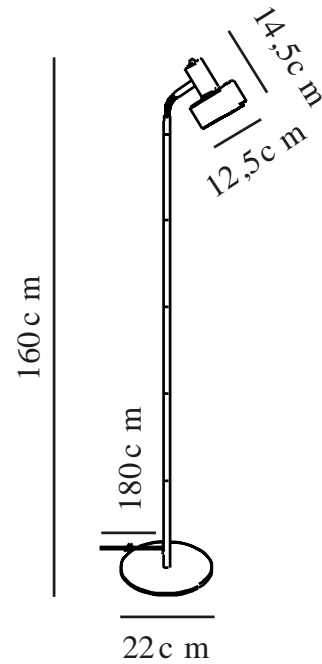

MATIS | FLOOR LAMP | WHITE

2512244001

nordlux®

Voltage (V): 220-240 Volt
IP degree: IP20
Maximum bulb wattage (W): 15W
Class (Class 1, Class 2, Class 3):
Class 2 (Double isolated)
Socket type: E27
Switch placement: On the fixture
Parallel connection: False

Primary material: Metal
Secondary material: Plastic
Colour of the cable: White
Length of the cable (cm): 180
Surface material of the cable:
Plastic
Is the cable replaceable: False
Colour: White

Height (cm): 160
Tube Diameter (cm): 1.5
Shade Diameter (cm): 12.5
Shade Height (cm): 14.5
Outdoor base dimension (cm): 22
Length (cm): 22

EAN: 5704924024429
TUN: 2439886
Item Number: 2512244001
Pcs Per Master Carton: 2

Sales Box Height (cm): 29
Sales Box Width(cm): 24
Sales Box Depth (cm): 17
Sales Box Volume m³ : 0.0118
Product net weight (kg): 1.76

- Minimalist design
- Adjustable lamp head for a directional light
- Light also shines through the top of the shade

Matis has a minimalistic design that fits perfectly into most interior decor. The small holes on top of the shade create a beautiful light effect. The flexible shade can be adjusted to create the perfect light for reading, working or just a cosy background ambience.