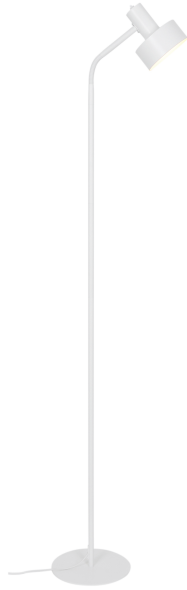

MATIS | FLOOR LAMP | WHITE

2512244001

nordlux®

Voltage (V): 220-240 Volt
IP degree: IP20
Maximum bulb wattage (W): 15W
Class (Class 1, Class 2, Class 3):
Class 2 (Double isolated)
Socket type: E27
Switch placement: On the fixture
Parallel connection: False

Primary material: Metal
Secondary material: Plastic
Colour of the cable: White
Length of the cable (cm): 180
Surface material of the cable:
Plastic
Is the cable replaceable: False
Colour: White

Height (cm): 160
Tube Diameter (cm): 1.5
Shade Diameter (cm): 12.5
Shade Height (cm): 14.5
Outdoor base dimension (cm): 22
Length (cm): 22

EAN: 5704924024429
TUN: 2439886
Item Number: 2512244001
Pcs Per Master Carton: 2

Sales Box Height (cm): 29
Sales Box Width(cm): 24
Sales Box Depth (cm): 17
Sales Box Volume m³ : 0.0118
Product net weight (kg): 1.76

- Minimalist design
- Adjustable lamp head for a directional light
- Light also shines through the top of the shade

Matis has a minimalistic design that fits perfectly into most interior decor. The small holes on top of the shade create a beautiful light effect. The flexible shade can be adjusted to create the perfect light for reading, working or just a cosy background ambience.