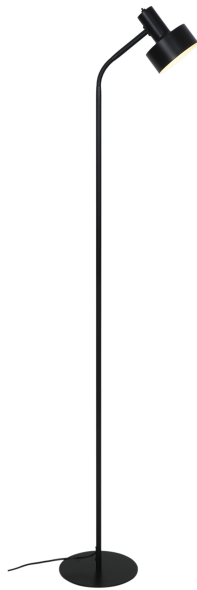

MATIS | FLOOR LAMP | BLACK

2512244003

nordlux®

Voltage (V): 220-240 Volt
IP degree: IP20
Maximum bulb wattage (W): 15
Class (Class 1, Class 2, Class 3):
Class 2 (Double isolated)
Socket type: E27
Switch placement: On the fixture
Parallel connection: False

Primary material: Metal
Secondary material: Plastic
Colour of the cable: Black
Length of the cable (cm): 180
Surface material of the cable:
Plastic
Is the cable replaceable: False
Colour: Black

Height (cm): 160
Tube Diameter (cm): 1.5
Shade Diameter (cm): 12.5
Shade Height (cm): 14.5
Outdoor base dimension (cm): 22
Length (cm): 22

EAN: 5704924024436
TUN: 2439887
Item Number: 2512244003
Pcs Per Master Carton: 2

Sales Box Height (cm): 29
Sales Box Width (cm): 24
Sales Box Depth (cm): 17
Sales Box Volume m³: 0.0118
Product net weight (kg): 1.76

- Minimalist design
- Adjustable lamp head for a directional light
- Light also shines through the top of the shade

Matis has a minimalistic design that fits perfectly into most interior decor. The small holes on top of the shade create a beautiful light effect. The flexible shade can be adjusted to create the perfect light for reading, working or just a cosy background ambience.