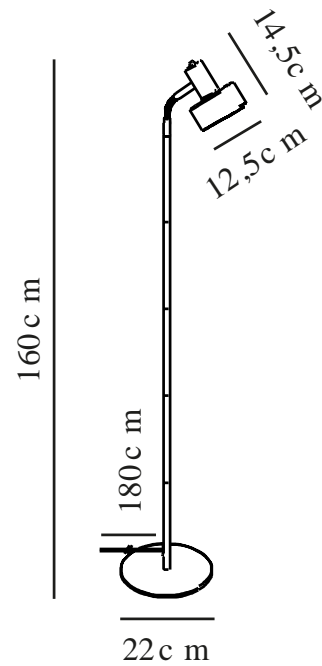

MATIS | FLOOR LAMP | BLACK

2512244003

nordlux®

Voltage (V): 220-240 Volt
IP degree: IP20
Maximum bulb wattage (W): 15
Class (Class 1, Class 2, Class 3):
Class 2 (Double isolated)
Socket type: E27
Switch placement: On the fixture
Parallel connection: False

Primary material: Metal
Secondary material: Plastic
Colour of the cable: Black
Length of the cable (cm): 180
Surface material of the cable:
Plastic
Is the cable replaceable: False
Colour: Black

Height (cm): 160
Tube Diameter (cm): 1.5
Shade Diameter (cm): 12.5
Shade Height (cm): 14.5
Outdoor base dimension (cm): 22
Length (cm): 22

EAN: 5704924024436
TUN: 2439887
Item Number: 2512244003
Pcs Per Master Carton: 2

Sales Box Height (cm): 29
Sales Box Width (cm): 24
Sales Box Depth (cm): 17
Sales Box Volume m³: 0.0118
Product net weight (kg): 1.76

- Minimalist design
- Adjustable lamp head for a directional light
- Light also shines through the top of the shade

Matis has a minimalistic design that fits perfectly into most interior decor. The small holes on top of the shade create a beautiful light effect. The flexible shade can be adjusted to create the perfect light for reading, working or just a cosy background ambience.